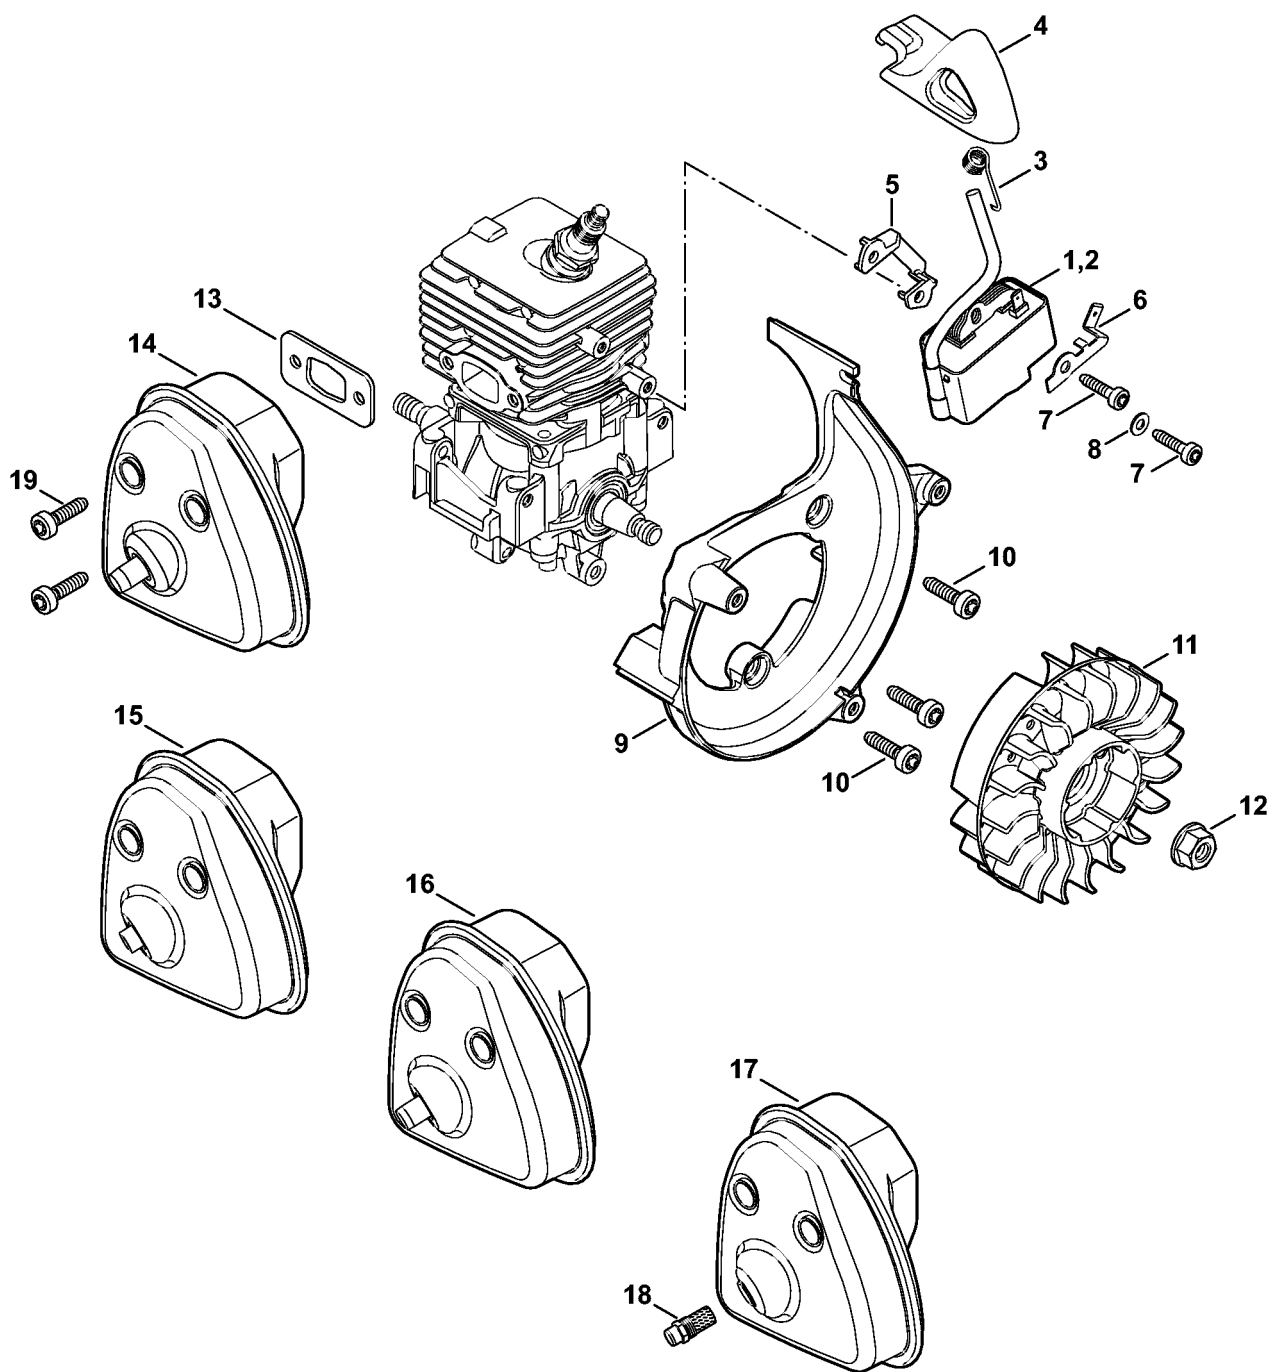

Tændingsanlæg, Lyddæmper

4241-GET-0044-A0

Tændingsanlæg, Lyddæmper

#	Delnummer	Beskrivelse	Mængde	Indeholder varer	Bemærkninger
2	4241 400 1320	Tændmodul	1	3, 4	
3	0000 998 0604	Torsionsfjeder	1		
4	4241 405 1000	Tændkabelsko	1		
5	4241 405 8000	Isoleringsstykke	1		
6	4241 431 2100	Indstikstunge	1		
7	9075 478 3018	Skrue IS-D4x18	2		
8	9291 021 0100	Skive 4,3	1		
9	4241 084 1100	Spiralhus	1		
10	9075 478 4136	Skrue IS-D5x20	3		
11	4241 400 1200	Svinghjul	1		
12	0000 955 0802	Brystmøtrik M8x1	1		
13	4144 149 0600	Lyddæmperpakning	1		
14	4241 140 0614	Lyddæmper	1		
19	9075 478 4136	Skrue IS-D5x20	2		
	4144 007 1012	Pakningssæt	1	13