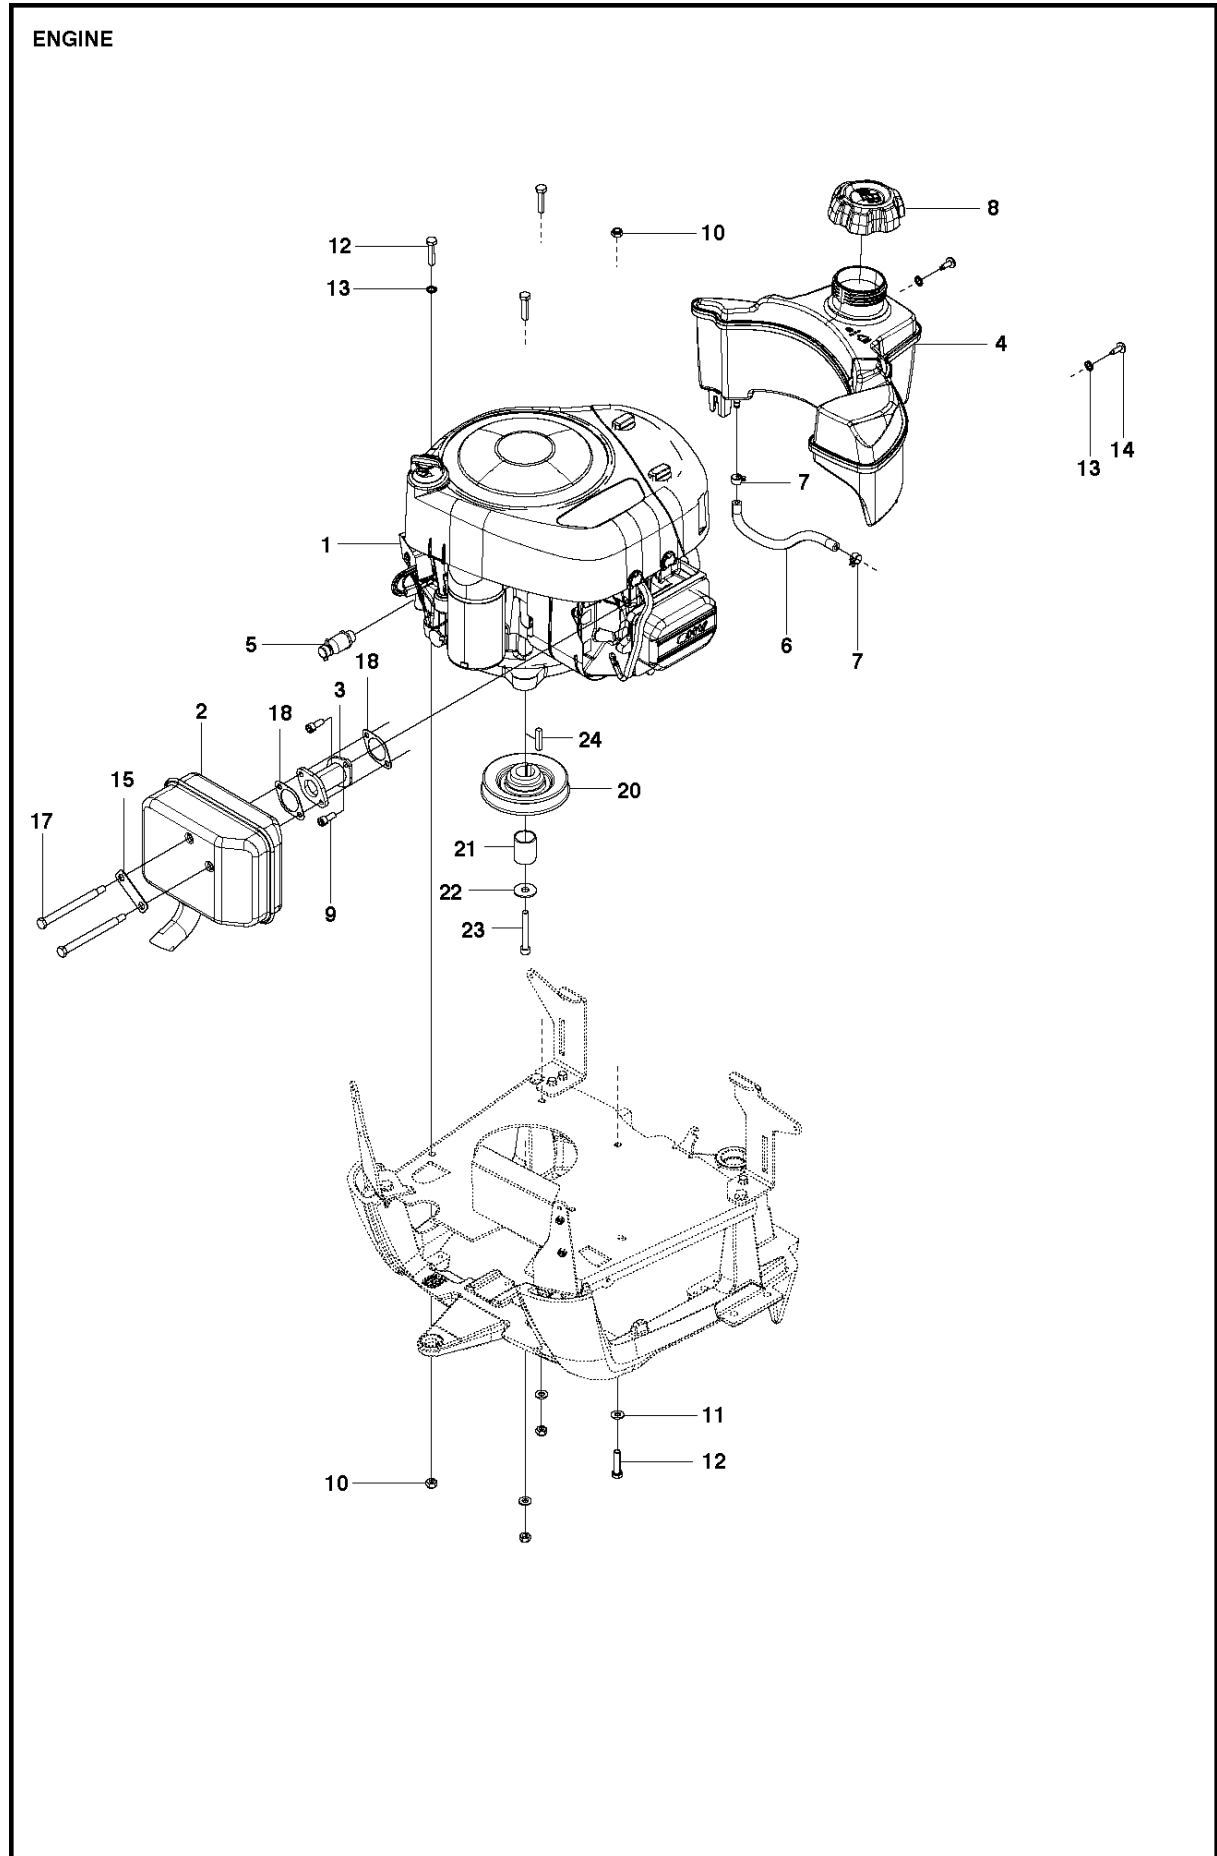

ENGINE

R112 C, 967178402, 2019-01

Ref	Part No	Description	Remark	QTY KIT
1	584 87 24-01	ENGINE		1
2	584 24 43-01	MUFFLER ASSY		1
3	584 80 51-01	MANIFOLD		1
4	581 61 43-01	FUEL TANK		1
5	532 42 82-87	PLUG		1
6	504 80 00-15	FUEL HOSE		1
7	535 46 97-01	HOSE BRACE		2
8	532 43 96-45	HUB CAP		1
9	506 55 63-01	SCREW UNC		2
10	732 21 18-01	LOCK NUT		4
11	734 11 64-01	WASHER		3
12	725 24 57-51	SCREW		4
13	735 21 64-00	LOCKWASHER		3
14	544 40 04-01	SCREW		2
15	578 25 93-01	WASHER		3
17	578 25 91-01	COLLAR SCREW		2
18	506 91 45-01	GASKET		2
20	522 82 76-01	PULLEY		1
21	574 41 20-01	TUBE		1
22	506 59 75-01	WASHER		1
23	506 55 60-02	SCREW UNC		1
24	506 55 59-02	WEDGE		1