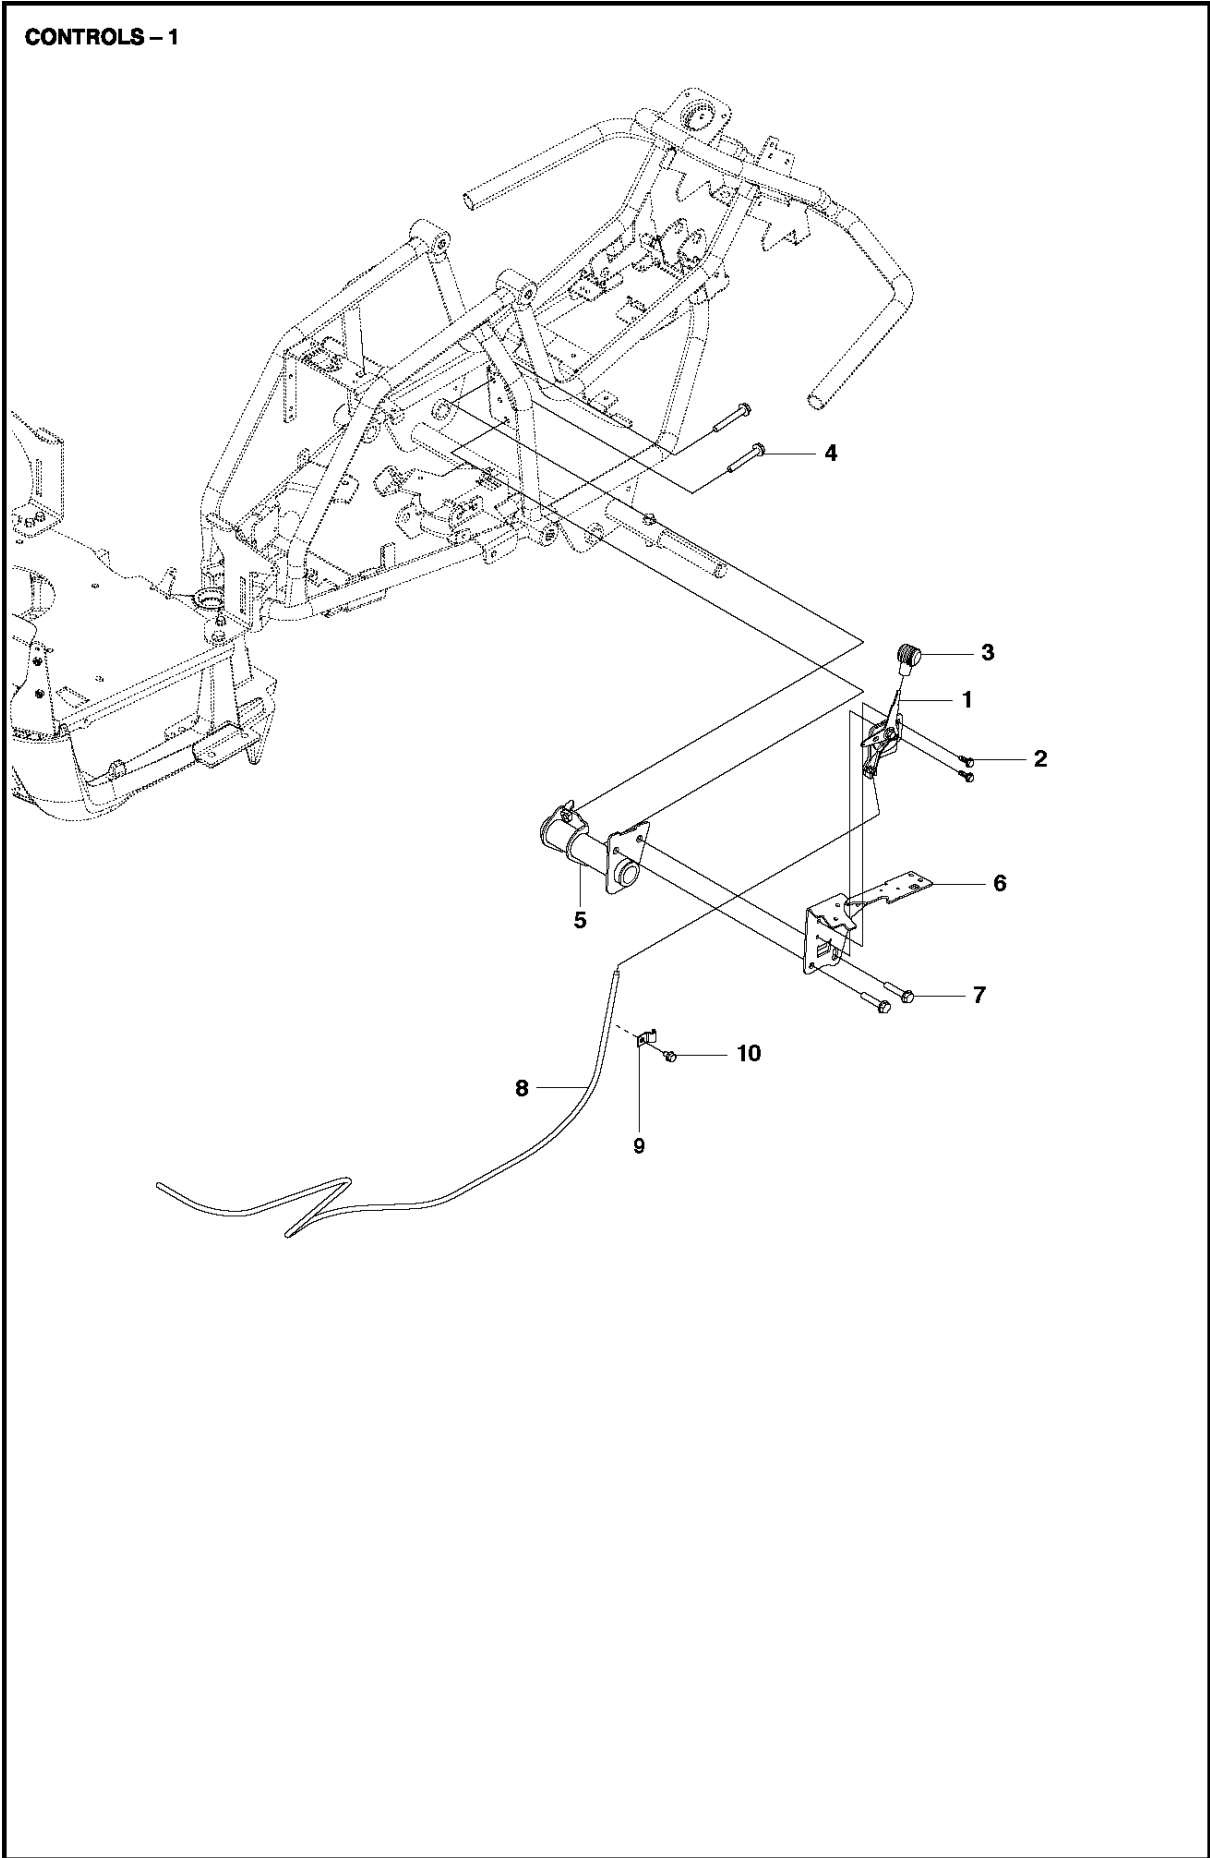

CONTROLS

R112 C, 967178402, 2019-01

Ref	Part No	Description	Remark	QTY KIT
1	522 50 59-01	THROTTLE CONTROL		1
2	506 57 01-04	SCREW EHHFM		2
3	506 88 91-01	KNOB		1
4	725 24 60-71	SCREW EHHM		2
5	574 36 97-01	BRACKET		1
6	575 24 03-01	SHEET		1
7	506 57 01-03	SCREW EHHFM		2
8	544 30 17-04	WIRE		1
9	506 56 65-01	CLIP		1
10	725 23 64-61	SCREW EHHFT		1