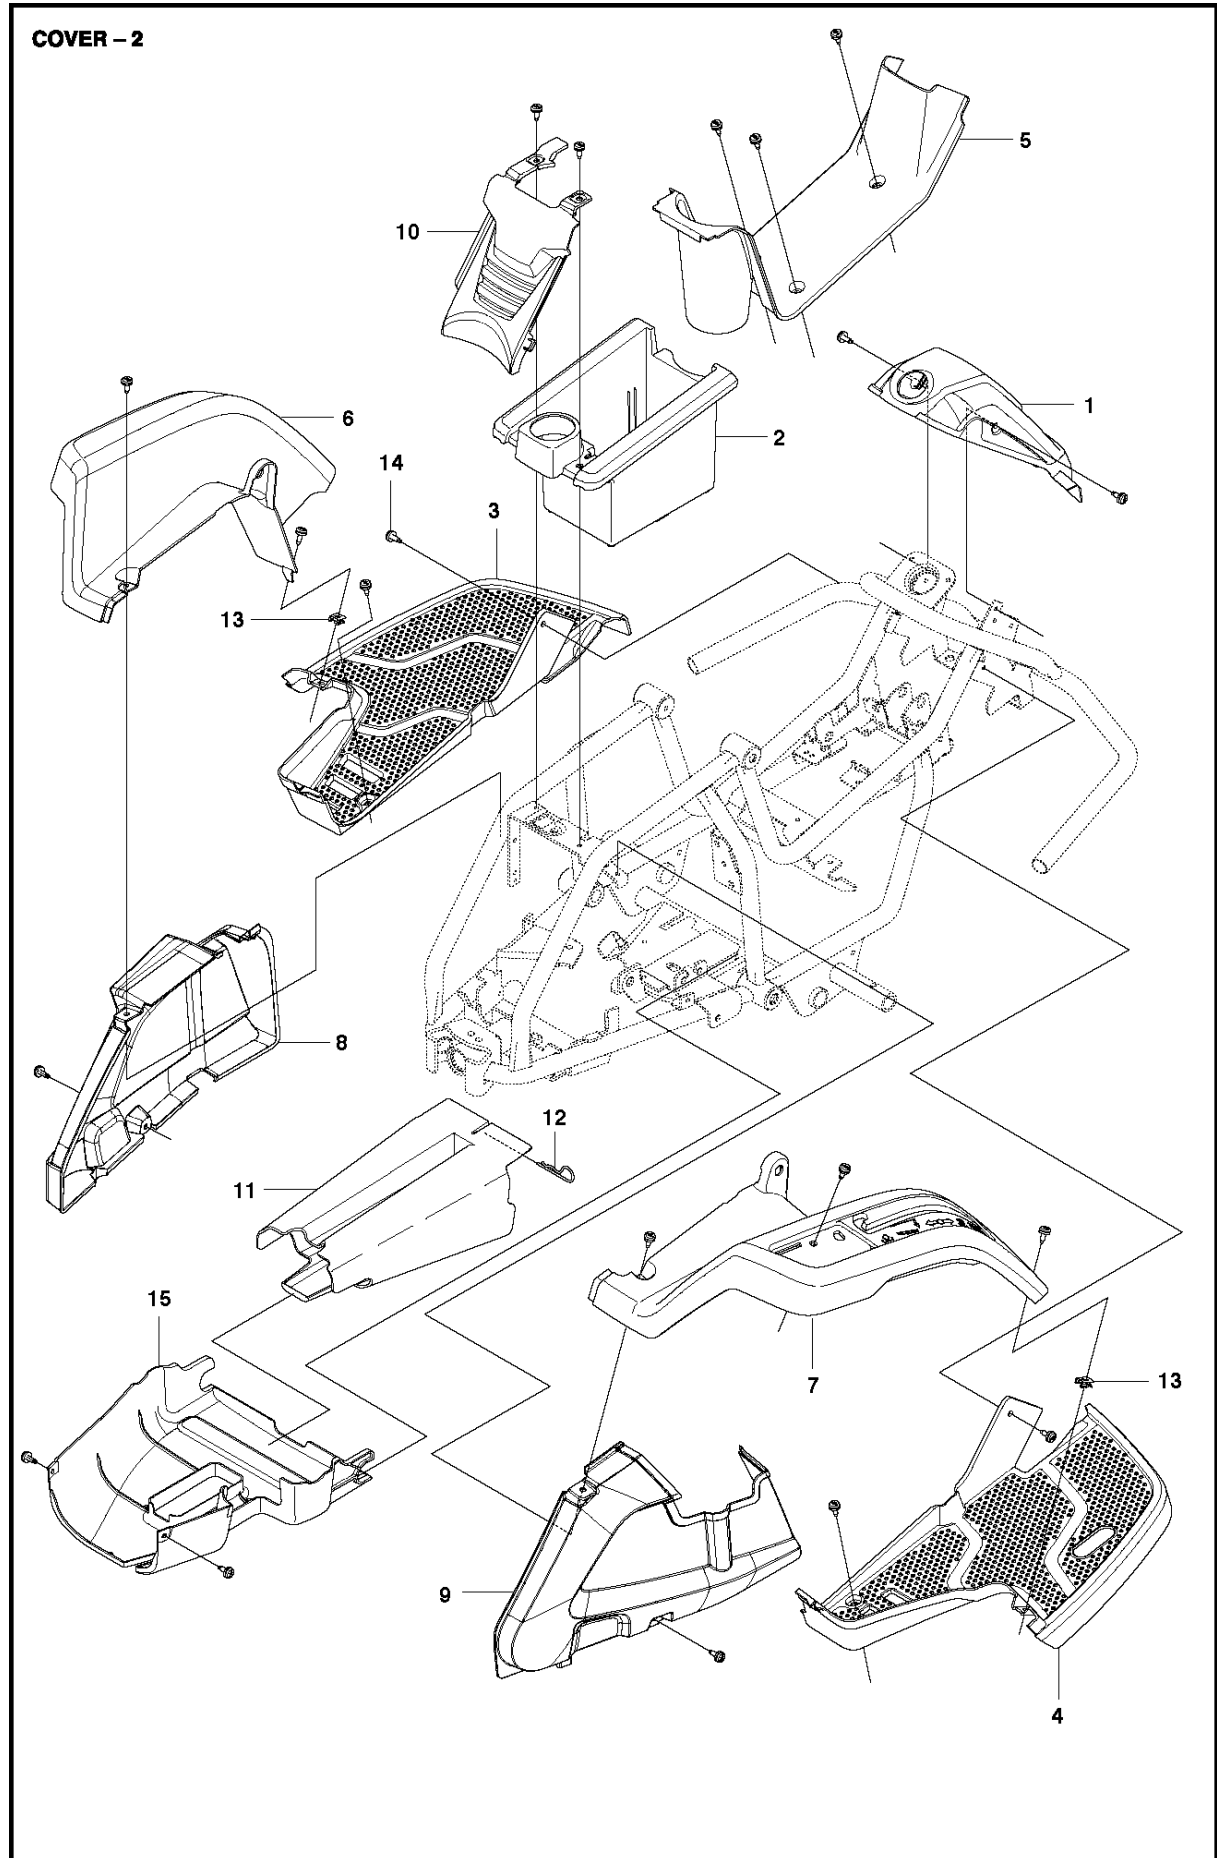

COVER

R112 C, 967178402, 2019-01

Ref	Part No	Description	Remark	QTY KIT
1	575 83 92-01	COVER		1
2	525 47 78-01	BATTERY BOX		1
3	521 88 91-01	FOOT PLATE		1
4	521 88 92-01	FOOT PLATE		1
5	522 60 18-01	COVER		1
6	521 89 07-01	COVER		1
7	521 88 93-01	CONTROL PANEL		1
8	522 60 19-01	COVER		1
9	522 60 20-01	COVER		1
10	525 47 79-01	COVER		1
11	525 39 61-01	COVER		1
12	721 68 02-51	SPRING COTTER		1
13	535 42 91-01	SPRING NUT		2
14	544 40 05-01	SCREW		20
15	575 75 14-01	COVER		1