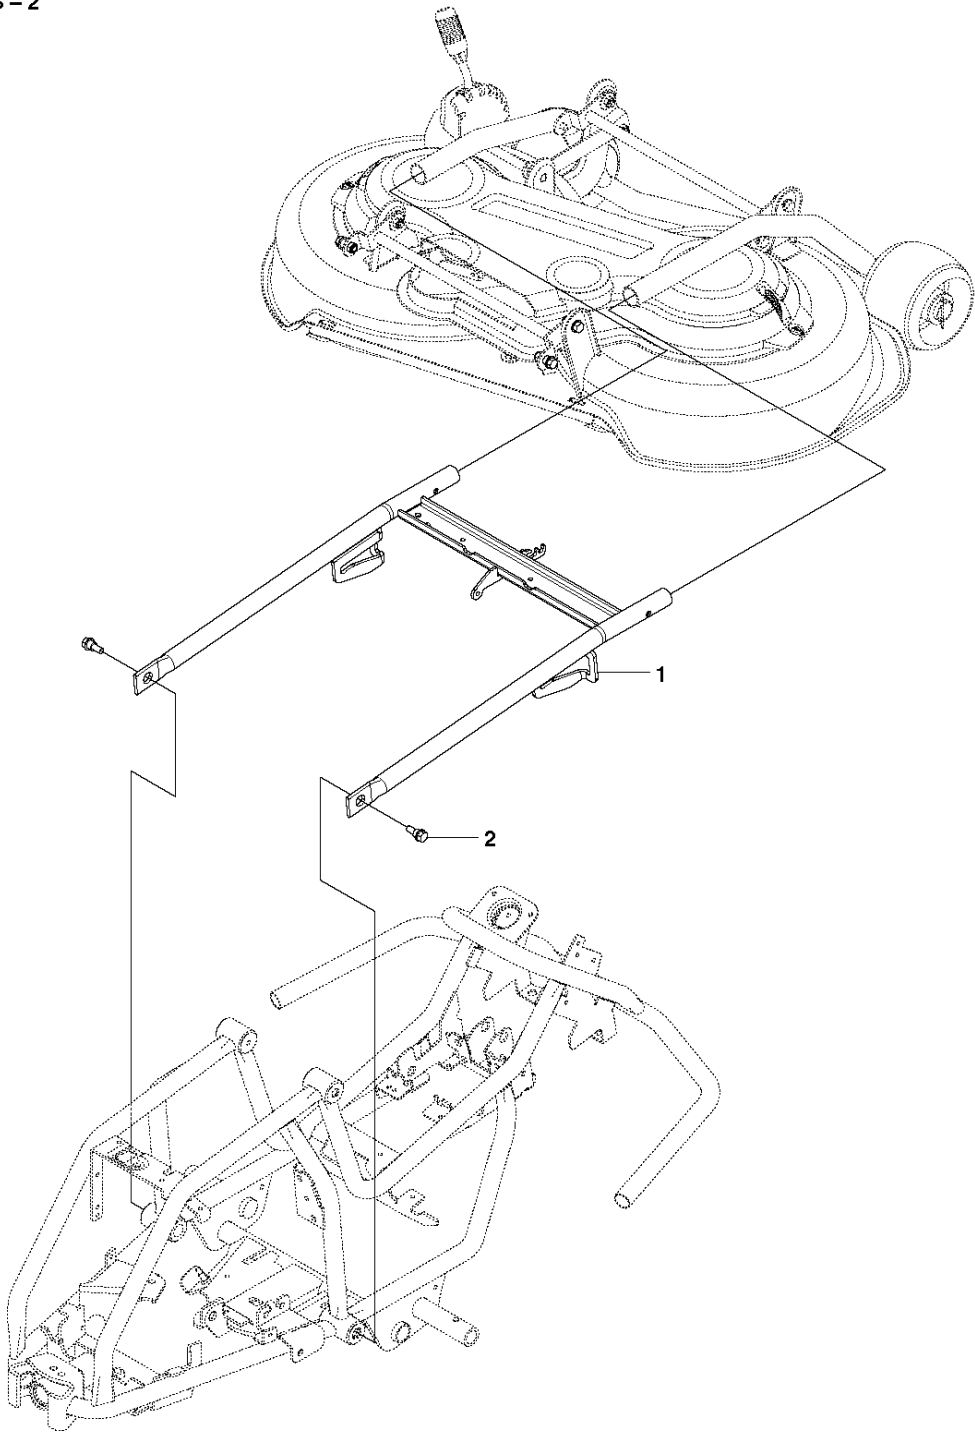

CHASSIS - 2

Ref	Part No	Description	Remark	QTY KIT
1	584 83 30-02	EQUIPMENT FRAME		1
2	506 89 58-01	COLLAR SCREW		2