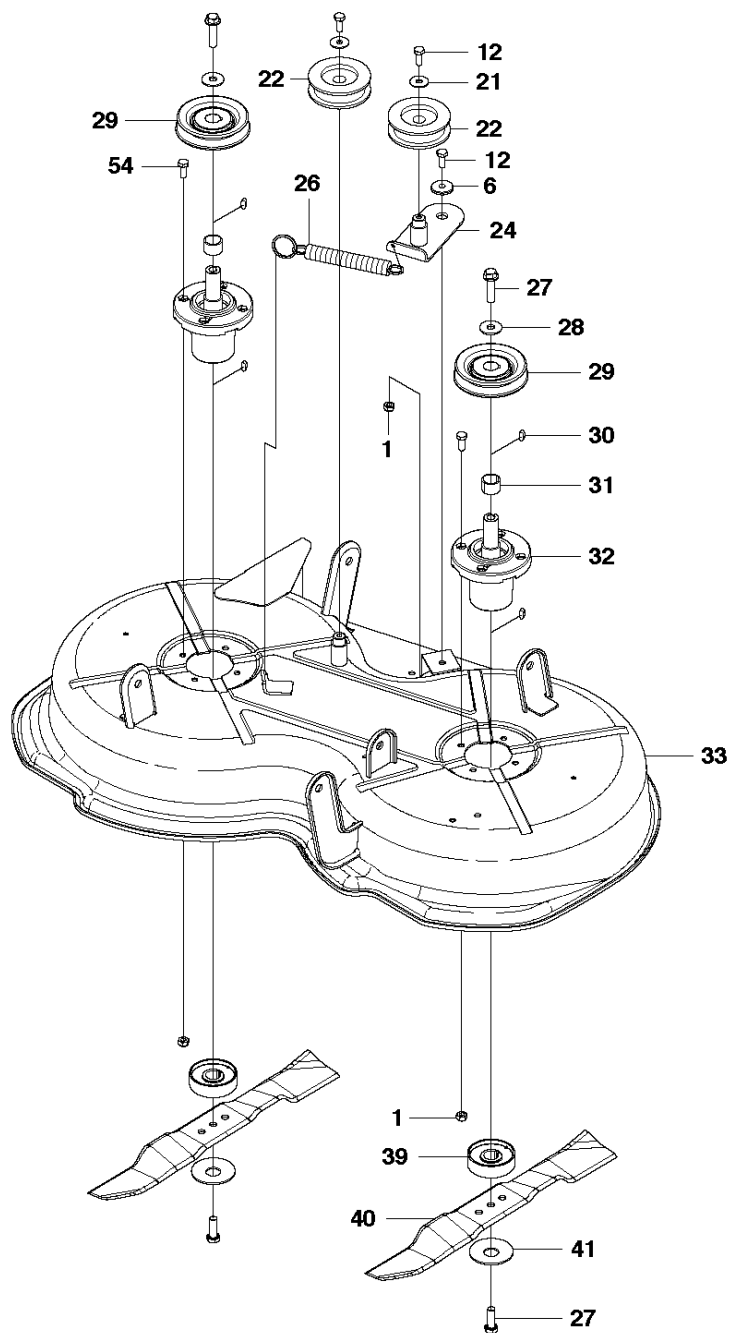

CUTTING DECK

20
Combi® 85

MOWER DECK / CUTTING DECK

R112 C, 967178402, 2019-01

Ref	Part No	Description	Remark	QTY KIT
.	586 14 70-01	CUTTING DECK	Complete, Not shown	1
1	732 21 18-01	LOCK NUT		16
6	506 91 87-02	WASHER		1
12	725 24 53-71	SCREW EHHM		7
20	585 07 71-01	DECAL		1
21	734 11 64-41	WASHER		5
22	506 79 32-02	BELT TENSIONER WHEEL		2
23	574 51 00-01	DECAL		2
24	573 96 95-01	BELT TENSIONER		1
26	584 29 88-01	SPRING		1
27	506 67 54-02	SCREW EHHFM		4
28	734 11 74-41	WASHER		2
29	574 46 07-01	PULLEY		2
30	506 53 35-01	PARALLEL KEY		4
31	573 96 65-01	TUBE		2
32	573 96 86-01	BEARING HOUSING ASSY		2
33	581 06 11-01	CUTTING DECK		1
39	581 24 97-01	ADAPTER		2
40	581 08 35-01	BLADE		2
41	506 79 23-03	KNIFE PLATE		2
54	725 24 51-71	SCREW EHHM		8