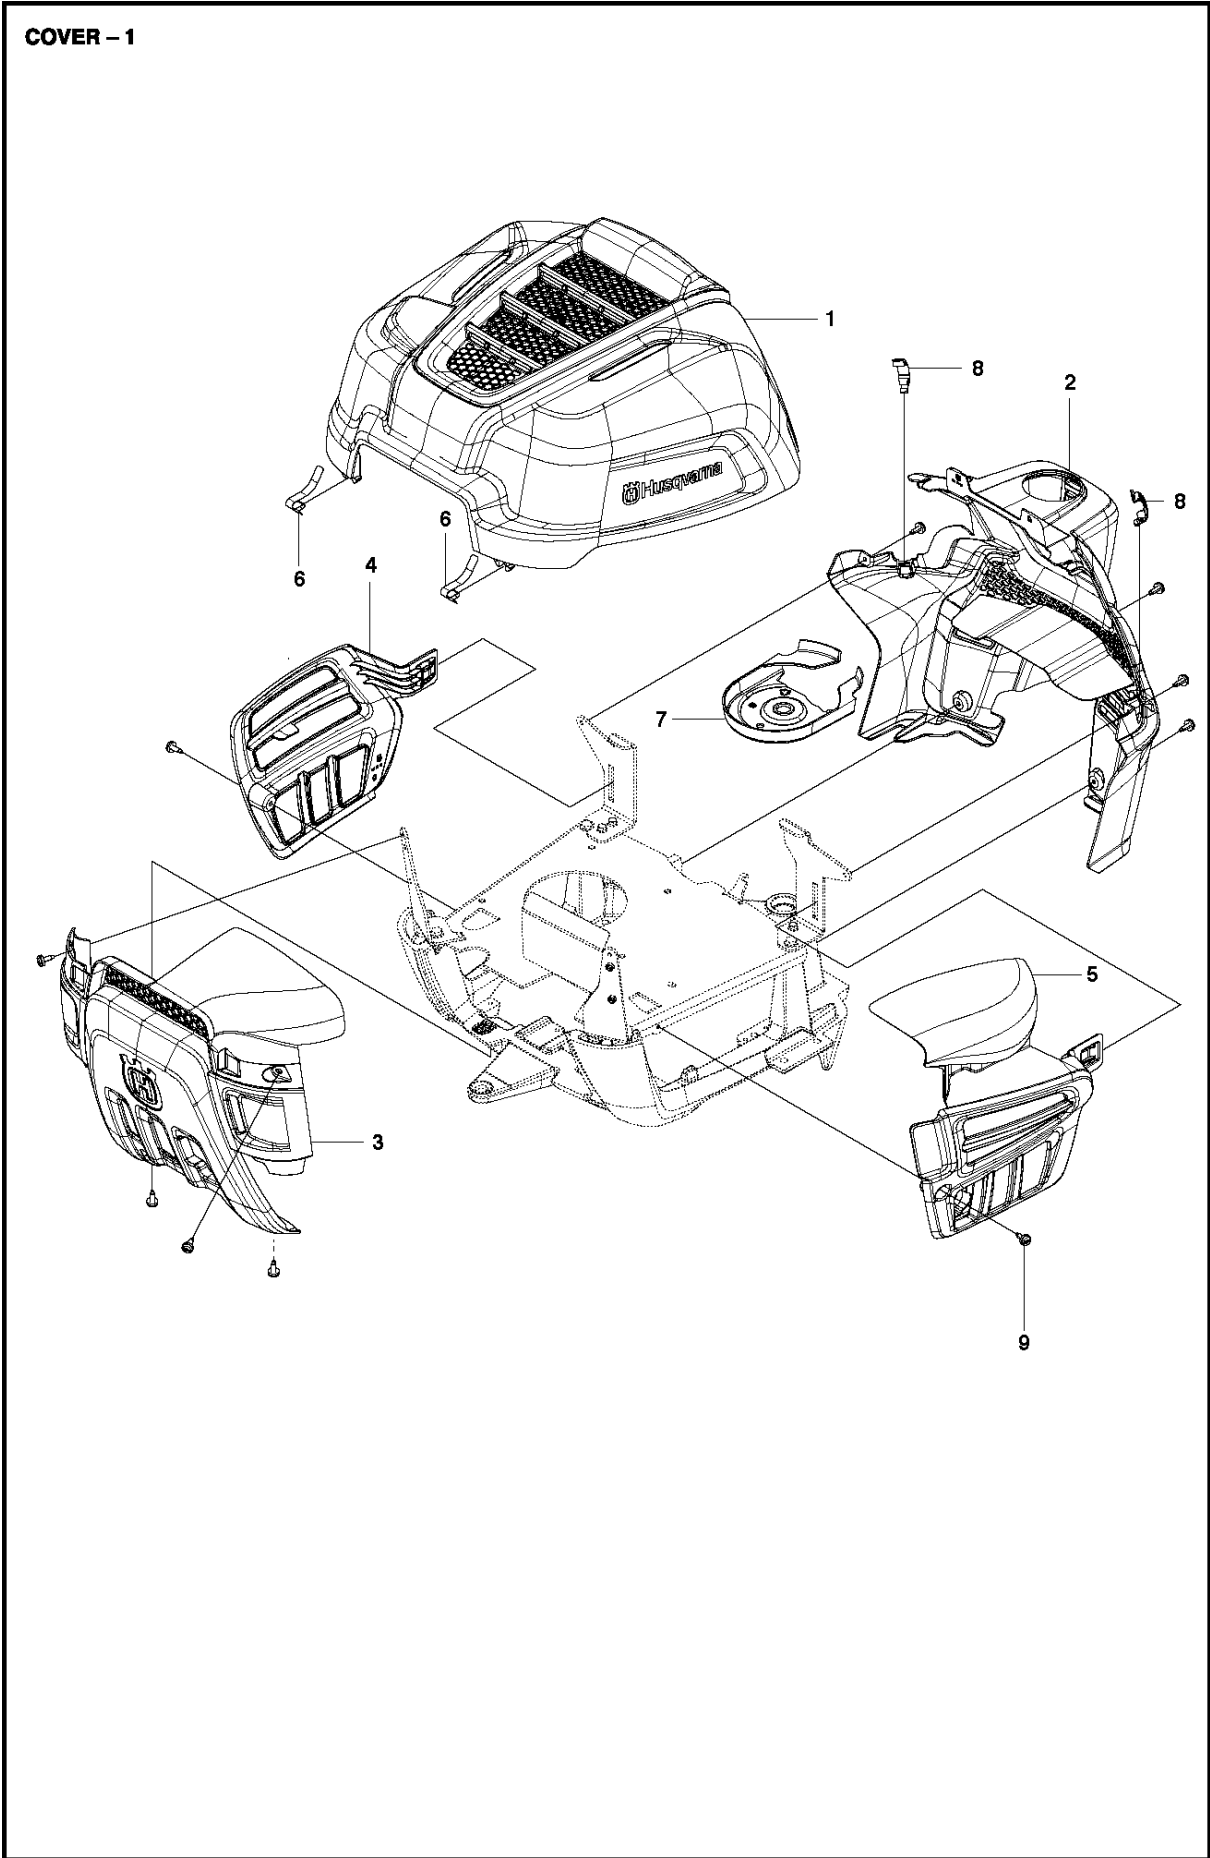

COVER

R112 C, 967178402, 2019-01

Ref	Part No	Description	Remark	QTY KIT
1	581 61 38-01	COVER		1
2	581 61 34-01	COVER		1
3	581 61 41-01	COVER		1
4	581 61 42-01	COVER		1
5	584 26 31-01	COVER		1
6	584 92 67-01	SPRING		2
7	522 50 81-01	COVER		1
8	503 89 47-03	SNAP LOCKING		2
9	544 40 05-01	SCREW		8