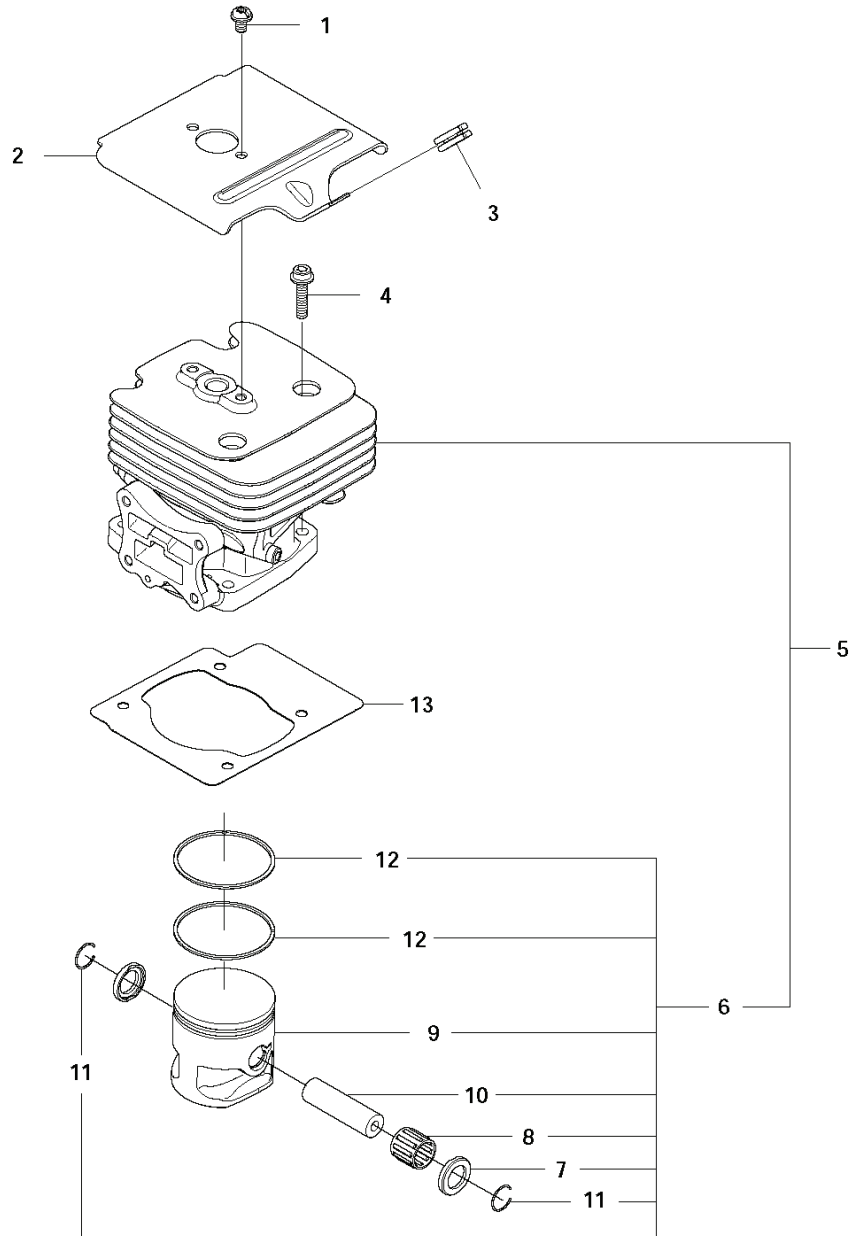

570 BTS, 220628-20190100001 and up

SPARE PARTS LIST

J 570BTS, 570BFS
CYLINDER & PISTON

REF.	PART NO.	DESCRIPTION	REMARK	QTY.	KIT
1	544256801	SCREW		2	
2	576589501	PLATE		1	
3	576589601	GROMMET		1	
4	506745201	BOLT		4	
5	578384901	CYLINDER		1	
6	529094701	PISTON-G		1	5
7	521520501	WASHER		2	5.6
8	576696401	BEARING		1	5.6
9	544259201	PISTON		1	5.6
10	544259401	PISTON PIN		1	5.6
11	521531901	SNAP RING		2	5.6
12	544259301	PISTON RING		2	5.6
13	576589401	GASKET		1	

M 570BTS, 570BFS
FAN HOUSING

REF.	PART NO.	DESCRIPTION	REMARK	QTY.	KIT
1	576578201	VOLUTE		1	
2	544264601	SCREW		2	
4	512848101	SCREW		8	
5	589266101	FAN		1	
6	576561601	BOLT		4	
8	576578101	VOLUTE		1	
10	576579401	BRACKET		2	
11	504122301	CLAMP		1	
12	512848101	SCREW		6	
13	512847901	SCREW		1	
14	521525101	CLAMP		1	
15	512847901	SCREW		1	
16	521525101	CLAMP		1	
17	514183901	NUT		2	

R 570BTS, 570BFS
ACCESSORIES

2

REF.	PART NO.	DESCRIPTION	REMARK	QTY.	KIT
1	521533001	SOCKET		1	
2	544400004	HANDLEBAR ASSY		1	
3	537241301	HANDLEBAR		1	2
4	537292901	BRACKET		1	2
5	576579701	HANDLE HOLDER		1	2
6	502204001	KNOB		1	2
7	725234751	SCREW EHHM		1	2
8	725532555	SCREW IHSCM		1	2
9	731231401	HEXAGON NUT		2	2
10	537172901	COVER		1	2
11	537172801	HANDLE		1	2
12	731231401	HEXAGON NUT		1	2
13	503200245	SCREW IHSCFM		1	2
14	576582701	NOZZLE		1	

Q 570BTS, 570BFS
CARBURETOR

REF.	PART NO.	DESCRIPTION	REMARK	QTY.	KIT
1	581156101	CARBURETTOR		1	
2	544363501	BODY CARBURETTOR		1	1
3	505307901	SCREW		2	1
4	506746001	BRACKET		1	1
5	506612601	NUT		1	1
6	506741301	SCREW		1	1
7	506741201	SWIVEL		1	1
8	506746101	WASHER		1	1
9	506738601	RETAINER RING		1	1
12	506745101	GASKET		1	1,21
13	506689801	DIAPHRAGM		1	1,21
14	506740801	GASKET		1	1,21
15	505306801	DIAPHRAGM		1	1,21
16	506740901	BODY		1	1
17	505306701	PUMP		1	1
18	506741001	COVER		1	1
19	506741101	SCREW		4	1
20	521631501	RING		1	1,21
21	511459501	GASKET KIT		1	