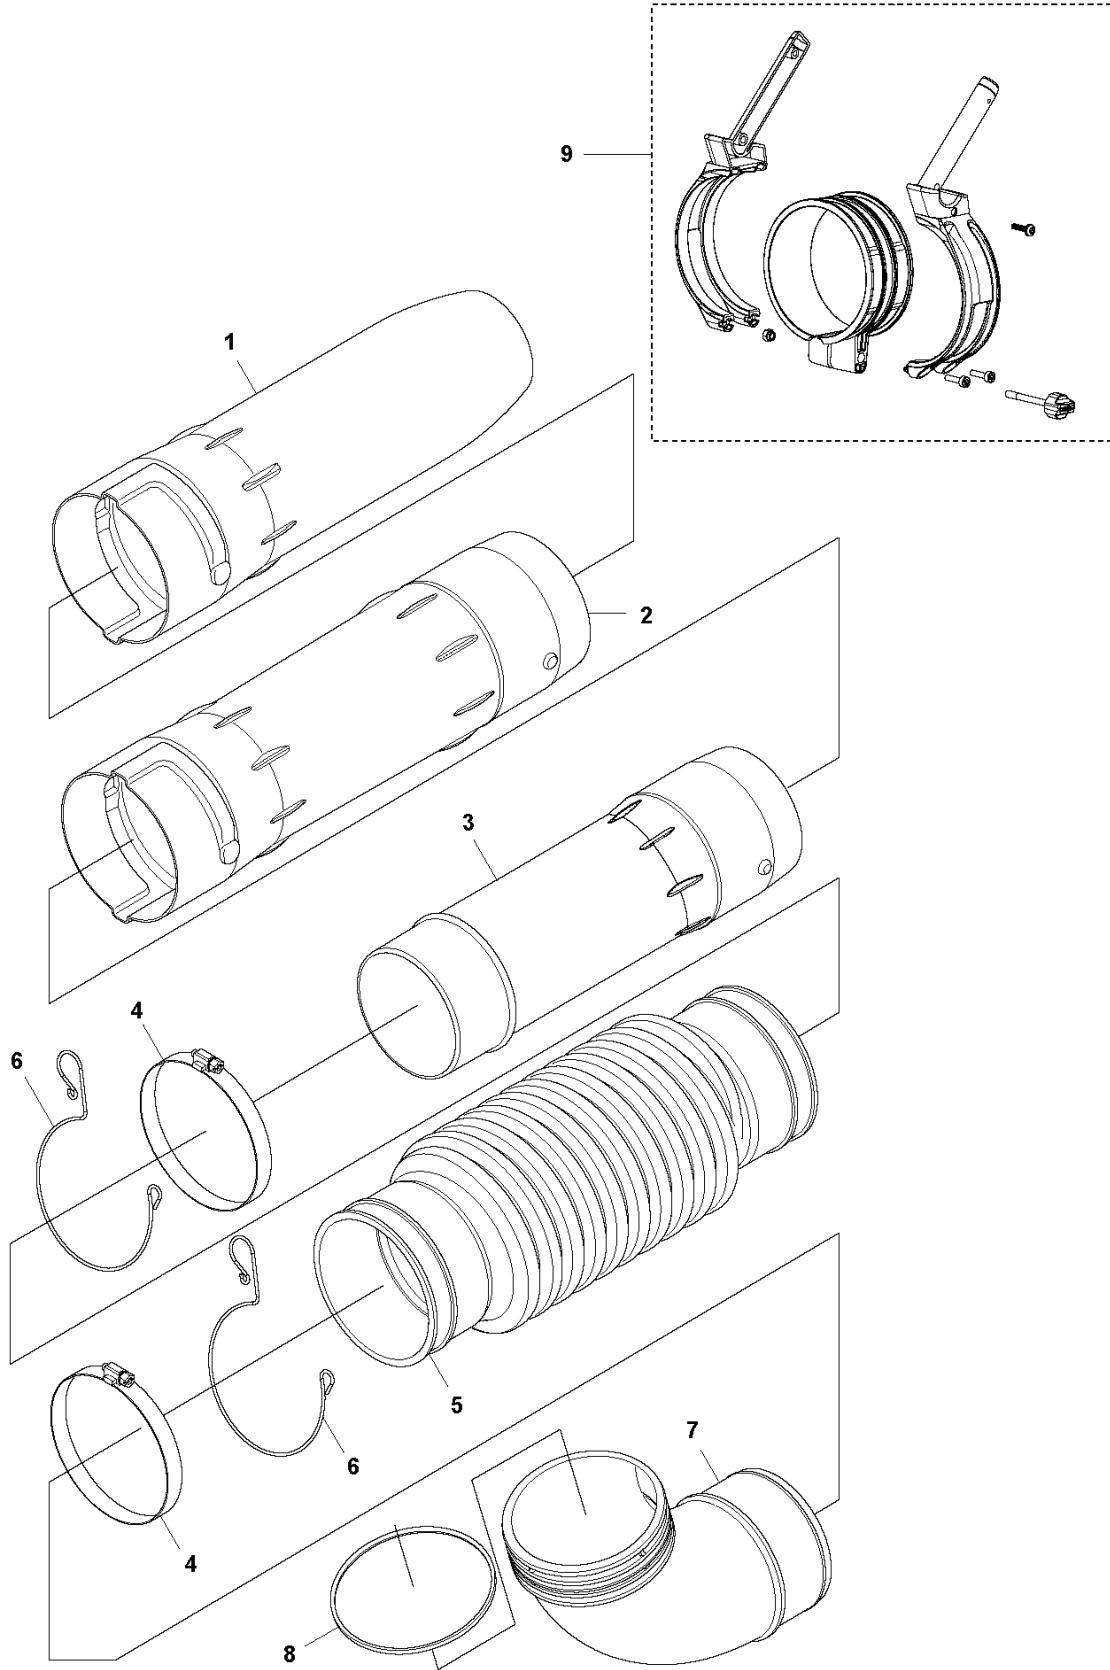

A1 570BTS, 570BFS
TUBES

For US (966629402, 966629501)

REF.	PART NO.	DESCRIPTION	REMARK	QTY.	KIT
1	576581801	PIPE		1	
2	576581701	PIPE		1	
3	576564801	PIPE		1	
4	544274101	CLAMP		2	
5	576564701	HOSE		1	
6	544276001	CLAMP		2	
7	576578301	ELBOW		1	
8	581290801	O-RING		1	
9	596473501	HOLDER KIT		1