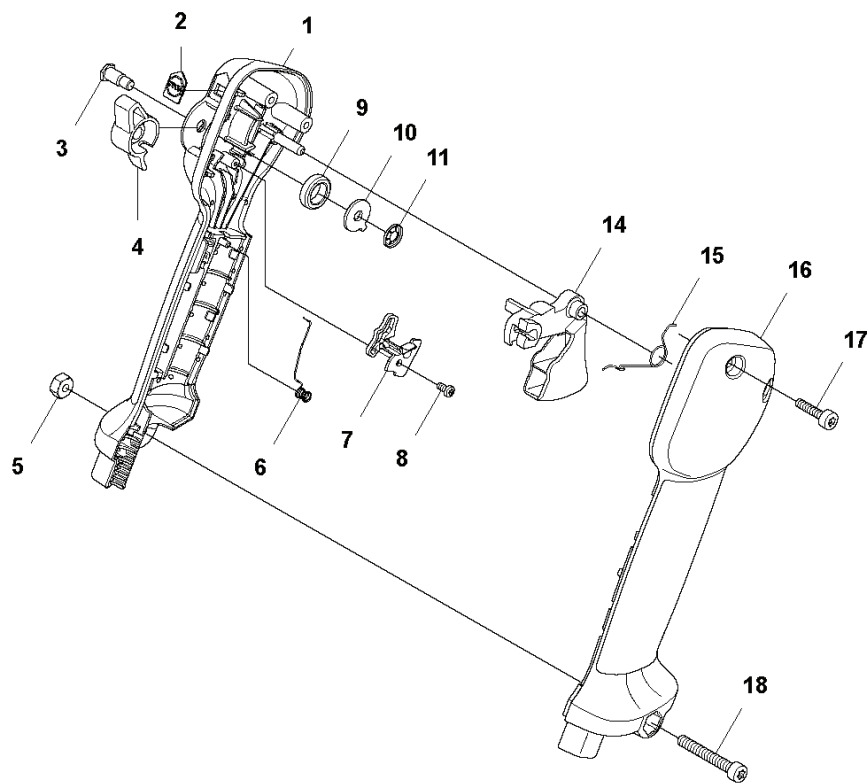

D 570BTS, 570BFS
STARTER

REF.	PART NO.	DESCRIPTION	REMARK	QTY.	KIT
1	578283501	STARTER ASSY		1	
2	521629601	SPRING		1	1
3	576594201	REEL		1	1
4	521630801	WASHER		1	1
5	521630601	SPRING		1	1
6	521630301	PLATE		1	1
7	521631201	WASHER		1	1
8	515367101	SCREW		1	1
9	537232501	STARTER HANDLE		1	1
10	577053101	ROPE		1	1
11	506745601	BOLT		4	
12	594914805	DECAL	For 570BTS	1	
12	594914806	DECAL	For 570BFS.	1	

B1 570BTS
THROTTLE CONTROLS

For US (966629402, 966629501)

28

25

REF.	PART NO.	DESCRIPTION	REMARK	QTY.	KIT
1	502244801	HANDLE HALF		1	28
2	502641701	PLATE		1	28
3	537141203	SHAFT PIVOT		1	28
4	502245501	CONTROL		1	28
5	510911201	NUT		1	28
6	505567901	SPRING		1	28
7	502246001	RETAINER		1	28
8	505291001	SCREW		1	28
9	591176401	SPRING		1	28
10	505181501	WASHER		1	28
11	735583501	WASHER		1	28
14	502245401	TRIGGER		1	28
15	537174201	SPRING THROTTLE TRIG		1	28
16	502244901	HANDLE HALF		1	28
17	505291201	SCREW		2	28
18	505290801	SCREW		1	28
24	577756901	TUBE		1	25, 28
25	576785601	WIRING ASSY		1	28
26	576785701	CORD		1	25, 28
27	576785801	CABLE		1	25, 28
28	576579601	LEVER		1	

B 570BTS
THROTTLE CONTROLS

28

For EU, CN (9966629401, 966629403)

REF.	PART NO.	DESCRIPTION	REMARK	QTY.	KIT
1	502244801	HANDLE HALF		1	28
2	502641701	PLATE		1	28
3	537141203	SHAFT PIVOT		1	28
4	502245501	CONTROL		1	28
5	510911201	NUT		1	28
6	505567901	SPRING		1	28
7	502246001	RETAINER		1	28
8	505291001	SCREW		1	28
9	591176401	SPRING		1	28
10	505181501	WASHER		1	28
11	735583501	WASHER		1	28
14	502245401	TRIGGER		1	28
15	537174201	SPRING THROTTLE TRIG		1	28
16	502244901	HANDLE HALF		1	28
17	505291201	SCREW		2	28
18	505290801	SCREW		1	28
19	503226501	SQUARE NUT		1	28
20	502245301	HOLDER		1	28
21	576579701	HANDLE HOLDER		1	28
22	504800301	TURNING KNOB		1	28
23	725234451	SCREW EHHM		1	28
24	577756901	TUBE		1	25, 28
25	576785601	WIRING ASSY		1	28
26	576785701	CORD		1	25, 28
27	576785801	CABLE		1	25, 28
28	576579601	LEVER		1	