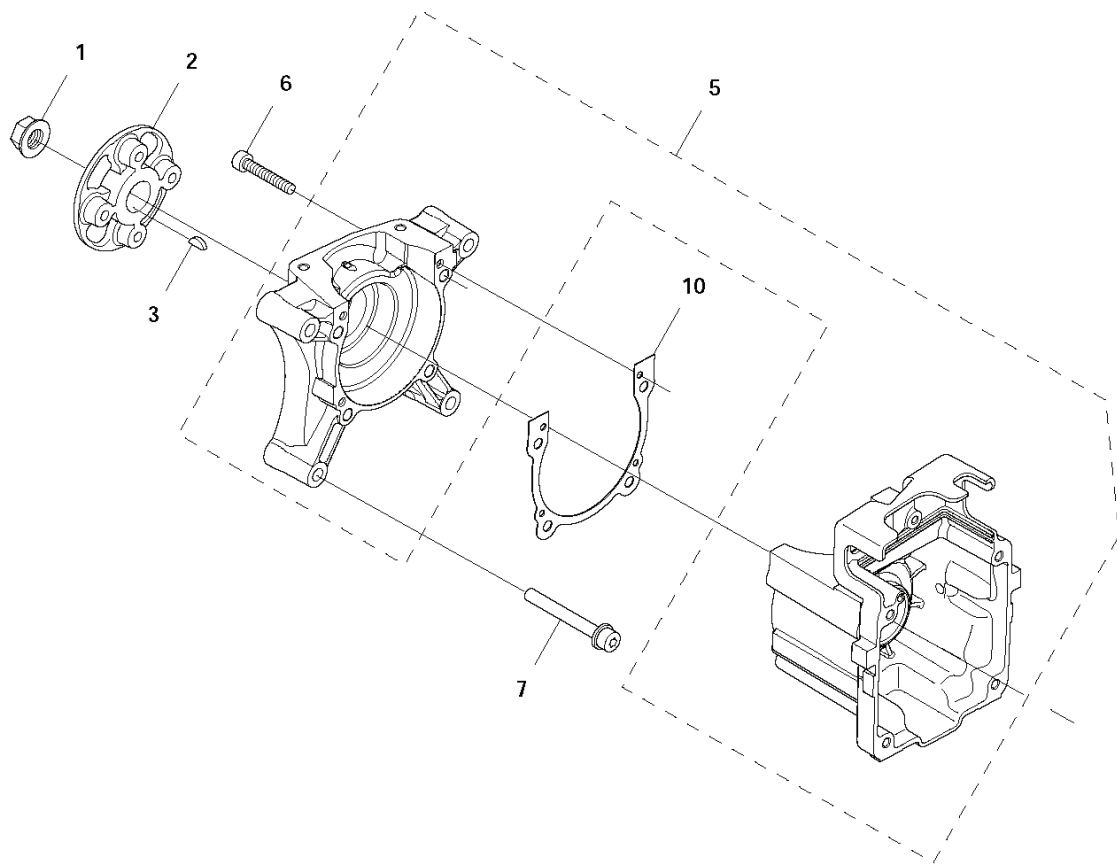

K 570BTS, 570BFS
CRANK CASE

REF.	PART NO.	DESCRIPTION	REMARK	QTY.	KIT
1	513241901	NUT		1	
2	576592701	COUPLING		1	
3	506689401	KEY		1	
5	576591102	CRANKCASE		1	
6	515388101	BOLT		4	
7	576564301	BOLT		4	
10	576591601	GASKET		1