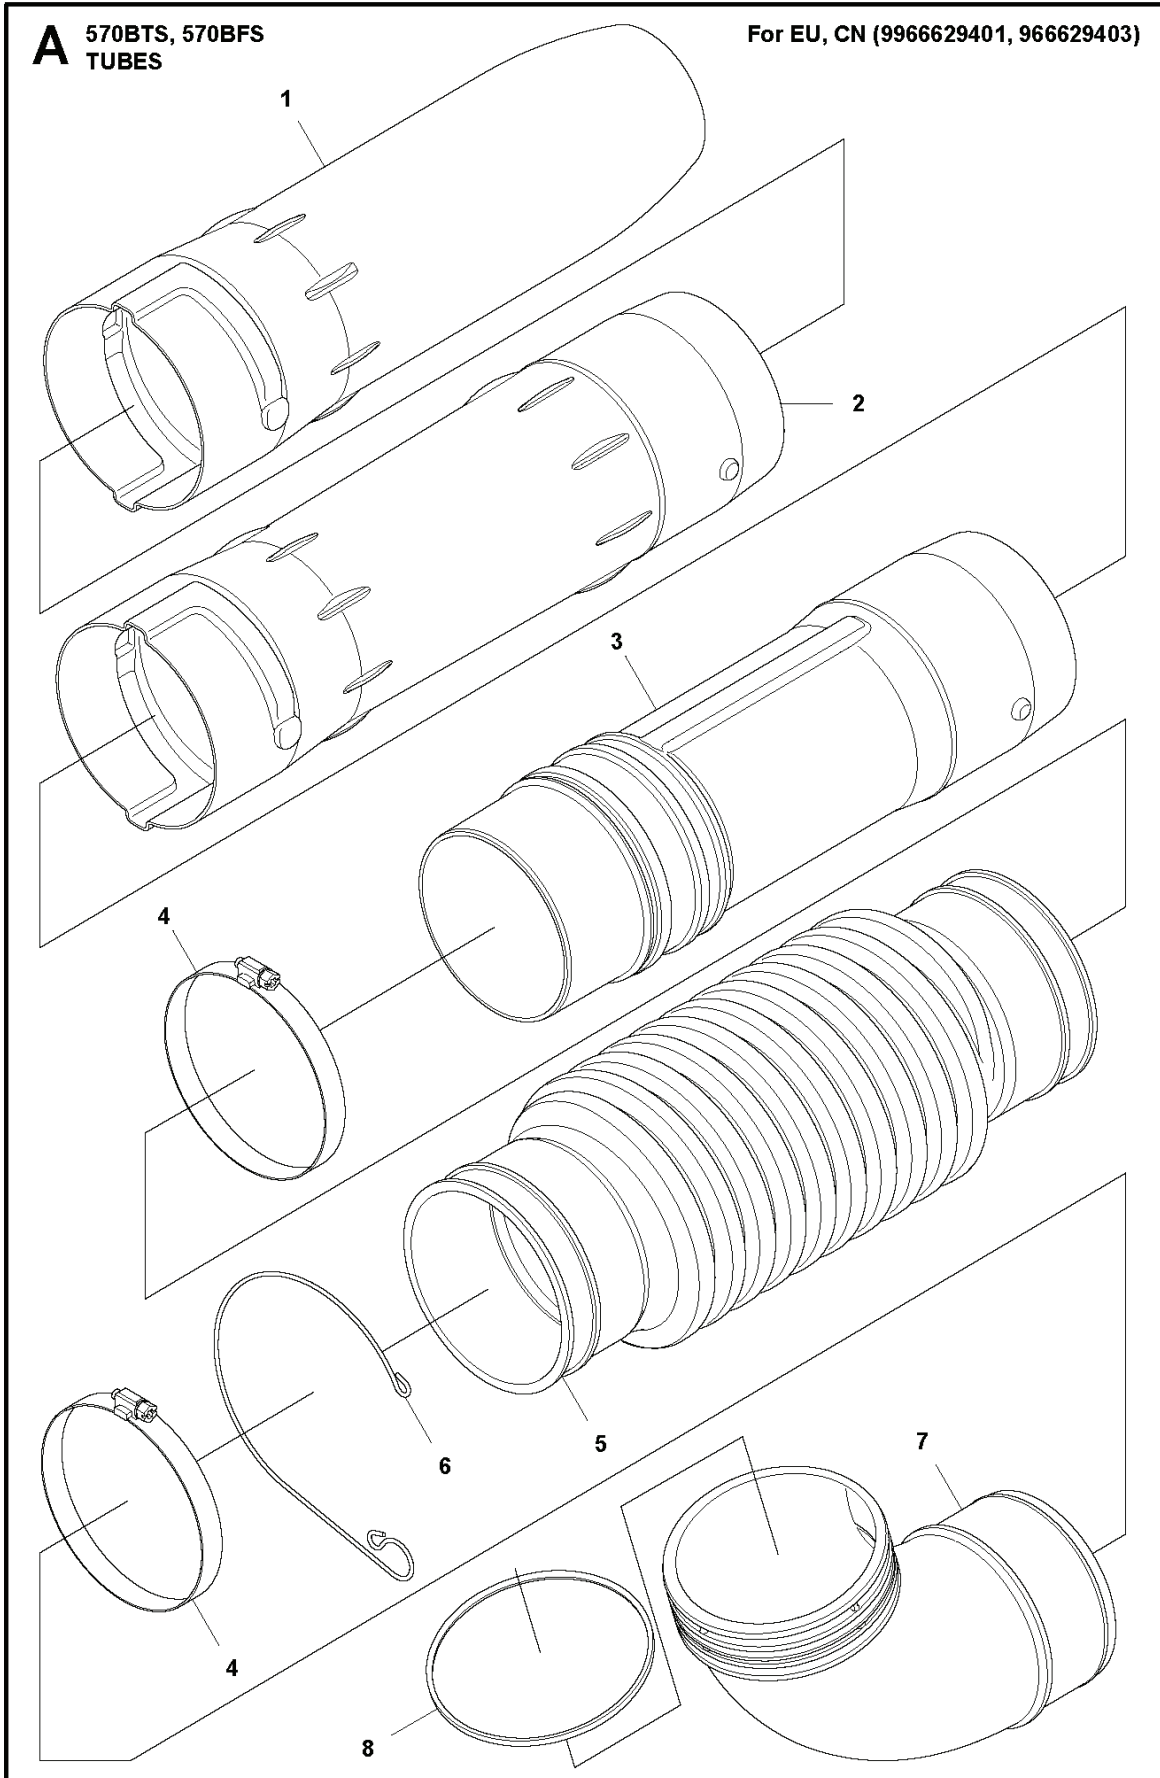

A 570BTS, 570BFS
TUBES

For EU, CN (9966629401, 966629403)

REF.	PART NO.	DESCRIPTION	REMARK	QTY.	KIT
1	576581801	PIPE		1	
2	576581701	PIPE		1	
3	576581401	JOINT		1	
4	544274101	CLAMP		2	
5	576564701	HOSE		1	
6	502842801	CLAMP		1	
7	576578301	ELBOW		1	
8	581290801	O-RING		1