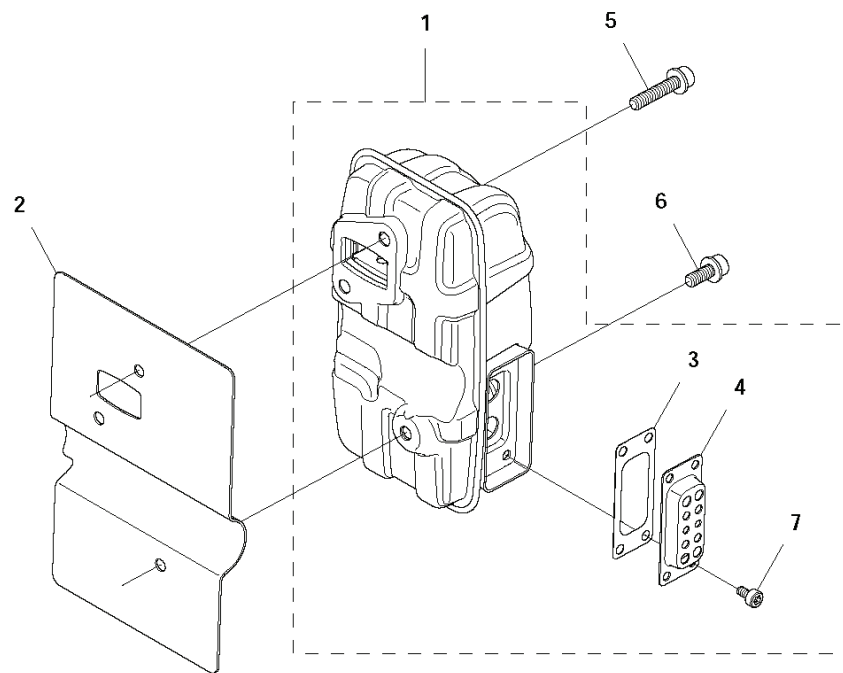

F 570BTS, 570BFS
MUFFLER

REF.	PART NO.	DESCRIPTION	REMARK	QTY.	KIT
1	585044201	MUFFLER ASSY		1	
2	576590901	GASKET		1	
3	585044401	SPARK ARRESTER		1	1
4	585044501	DIFFUSER		1	1
5	576590701	BOLT		2	
6	576590801	BOLT		1	
7	544362701	BOLT		4	1