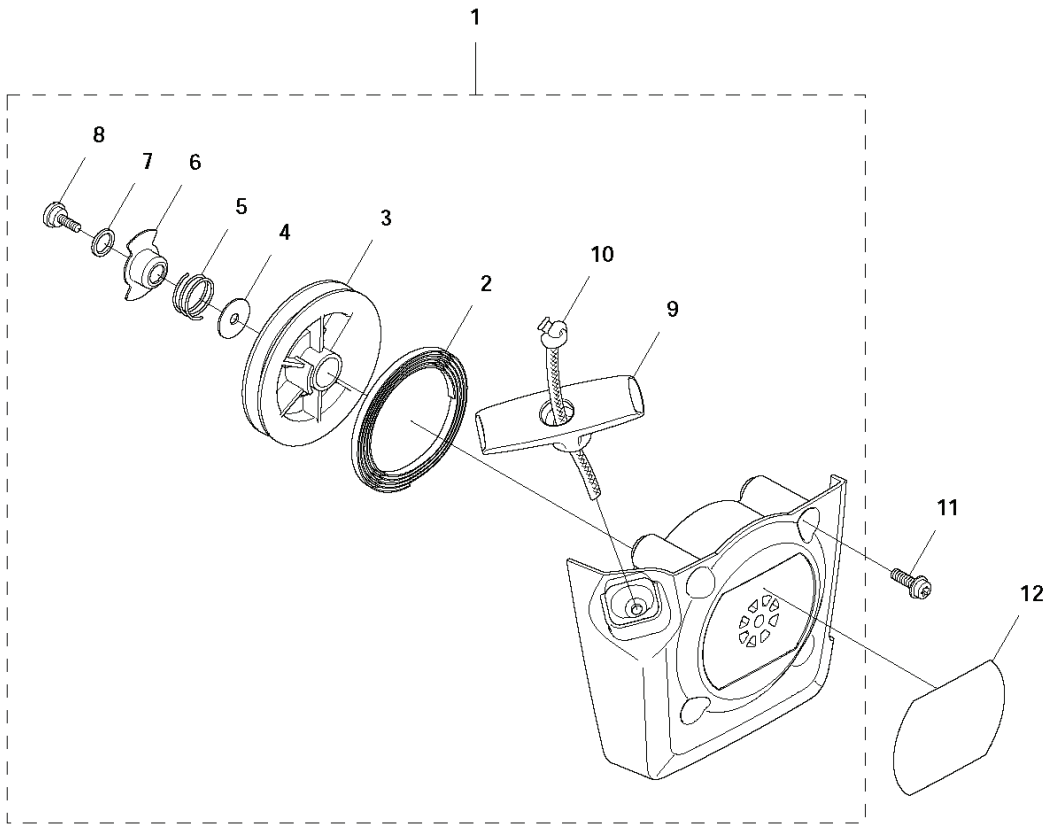

D 570BTS, 570BFS
STARTER

REF.	PART NO.	DESCRIPTION	REMARK	QTY.	KIT
1	578283501	STARTER ASSY		1	
2	521629601	SPRING		1	1
3	576594201	REEL		1	1
4	521630801	WASHER		1	1
5	521630601	SPRING		1	1
6	521630301	PLATE		1	1
7	521631201	WASHER		1	1
8	515367101	SCREW		1	1
9	537232501	STARTER HANDLE		1	1
10	577053101	ROPE		1	1
11	506745601	BOLT		4	
12	594914805	DECAL	For 570BTS	1	
12	594914806	DECAL	For 570BFS.	1