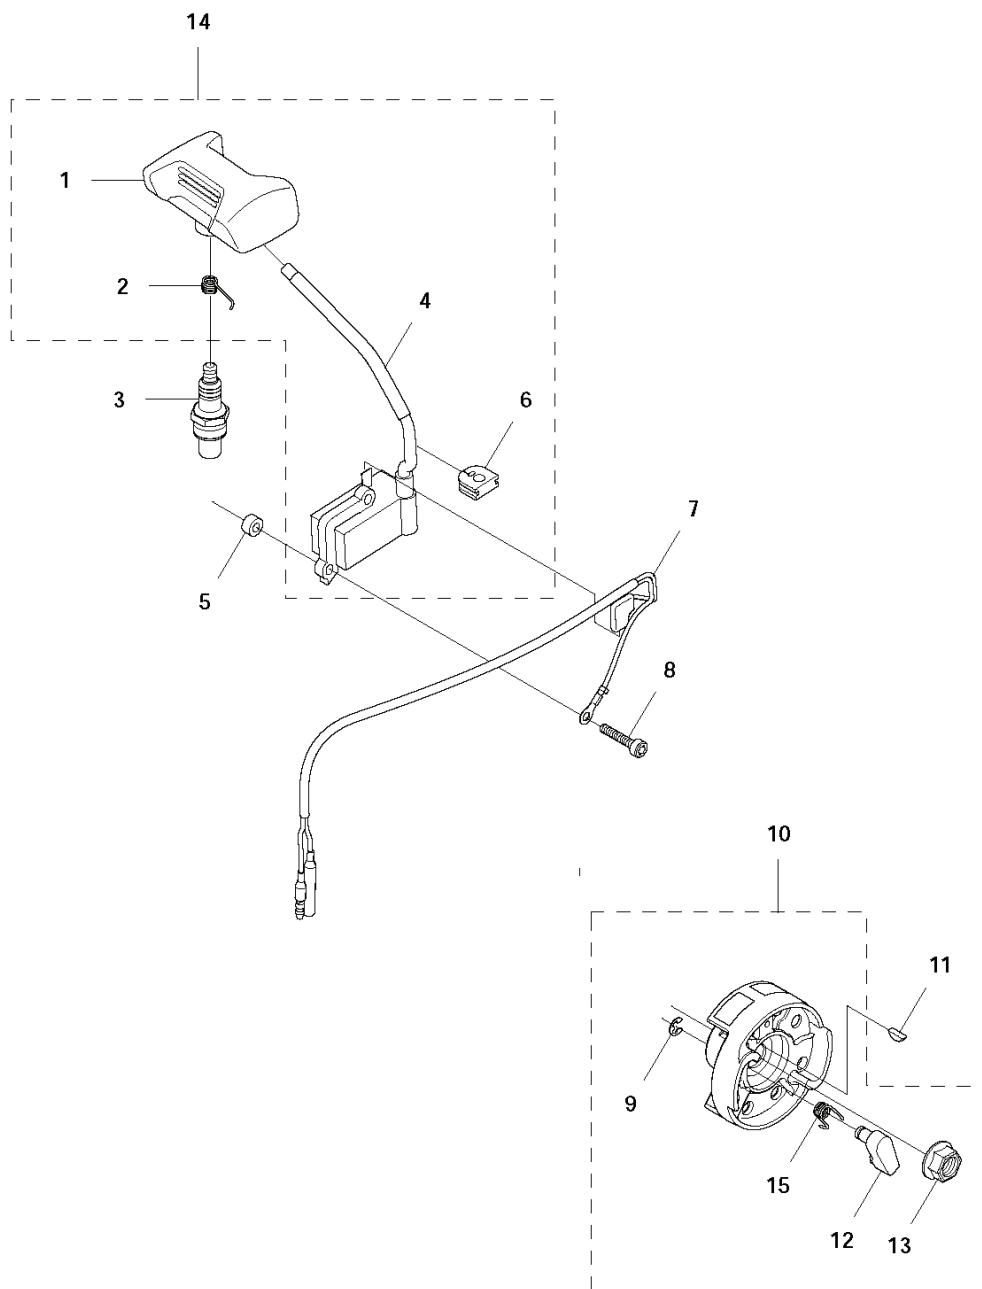

570 BTS, 220628-20190100001 and up

SPARE PARTS LIST

J 570BTS, 570BFS
CYLINDER & PISTON

REF.	PART NO.	DESCRIPTION	REMARK	QTY.	KIT
1	544256801	SCREW		2	
2	576589501	PLATE		1	
3	576589601	GROMMET		1	
4	506745201	BOLT		4	
5	578384901	CYLINDER		1	
6	529094701	PISTON-G		1	5
7	521520501	WASHER		2	5.6
8	576696401	BEARING		1	5.6
9	544259201	PISTON		1	5.6
10	544259401	PISTON PIN		1	5.6
11	521531901	SNAP RING		2	5.6
12	544259301	PISTON RING		2	5.6
13	576589401	GASKET		1	

L 570BTS, 570BFS
CRANK SHAFT

REF.	PART NO.	DESCRIPTION	REMARK	QTY.	KIT
1	578385101	SERVICE KIT		1	
2	506689401	KEY		1	1
3	521521301	BEARING		2	1
4	521521901	SEAL		2	1
5	576696401	BEARING		1	1

C 570BTS, 570BFS
CYLINDER COVER

REF.	PART NO.	DESCRIPTION	REMARK	QTY.	KIT
1	576578501	ENGINE COVER		1	
2	512848101	SCREW		5	
3	576578601	COVER		1	

N 570BTS, 570BFS
FRAME

REF.	PART NO.	DESCRIPTION	REMARK	QTY.	KIT
1	576578901	FRAME		1	
2	576562201	DAMPER		2	
3	544270801	SCREW		2	
4	577628801	SCREW		2	
5	513667501	NUT		2	
6	505182601	NUT		2	
7	579659502	NET		1	
8	513666702	DAMPER		1	
9	521517201	BOLT		1	
10	577357901	WASHER		1	
11	526243901	CLIP		4	

P 570BTS, 570BFS
HARNESS

REF.	PART NO.	DESCRIPTION	REMARK	QTY.	KIT
1	576625301	PAD		1	
3	544270201	CLIP		3	
4	544270801	SCREW		2	
5	544270001	CLIP		2	

H 570BTS, 570BFS
IGNITION SYSTEM

REF.	PART NO.	DESCRIPTION	REMARK	QTY.	KIT
1	587984701	SPARK PLUG CAP		1	14
2	506655201	SPRING		1	14
3	521233401	SPARK PLUG		1	
5	588171401	SPACER		2	
6	515415301	GROMMET		1	14
7	576593801	CORD		1	
8	579383001	BOLT		2	
9	587654801	RING		2	10
10	587655101	ROTOR		1	
11	506689401	KEY		1	
12	587655001	RATCHET		2	10
13	513241901	NUT		1	10
14	598472001	COIL		1	
15	587654901	SPRING		2	10