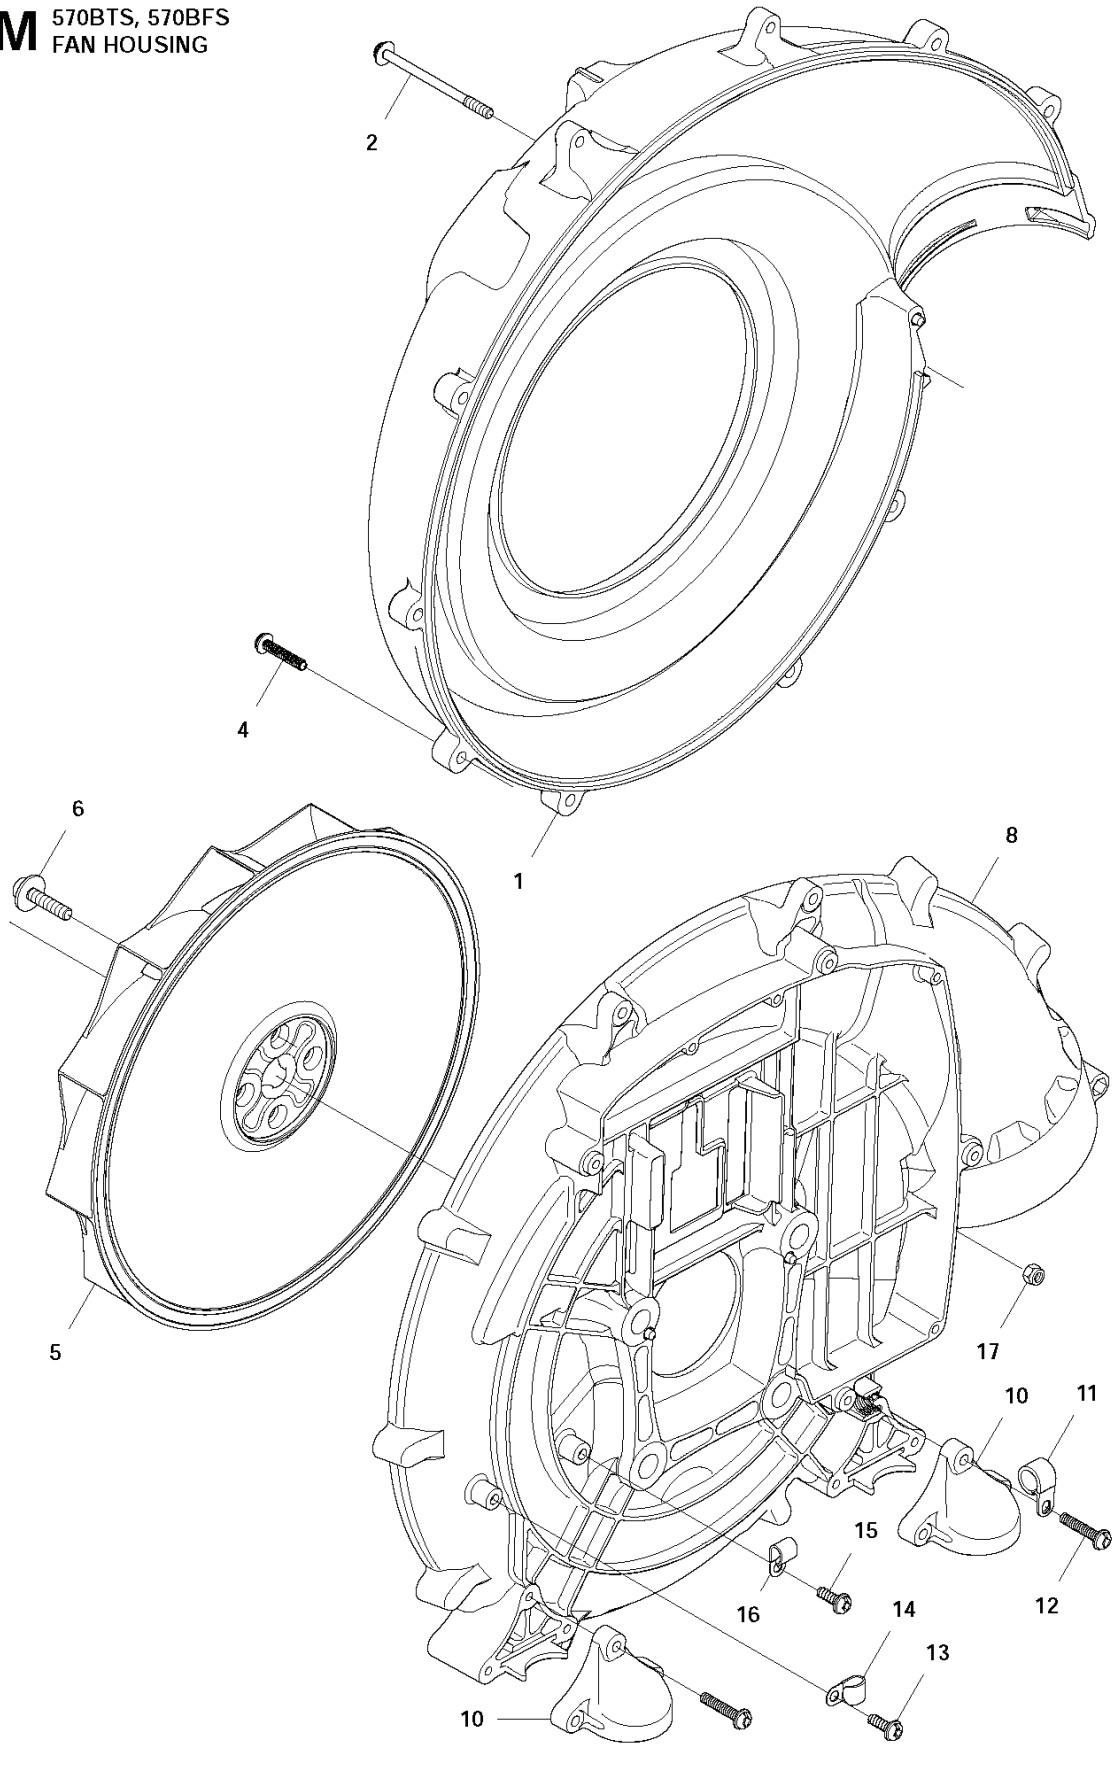

M 570BTS, 570BFS
FAN HOUSING

REF.	PART NO.	DESCRIPTION	REMARK	QTY.	KIT
1	576578201	VOLUTE		1	
2	544264601	SCREW		2	
4	512848101	SCREW		8	
5	589266101	FAN		1	
6	576561601	BOLT		4	
8	576578101	VOLUTE		1	
10	576579401	BRACKET		2	
11	504122301	CLAMP		1	
12	512848101	SCREW		6	
13	512847901	SCREW		1	
14	521525101	CLAMP		1	
15	512847901	SCREW		1	
16	521525101	CLAMP		1	
17	514183901	NUT		2