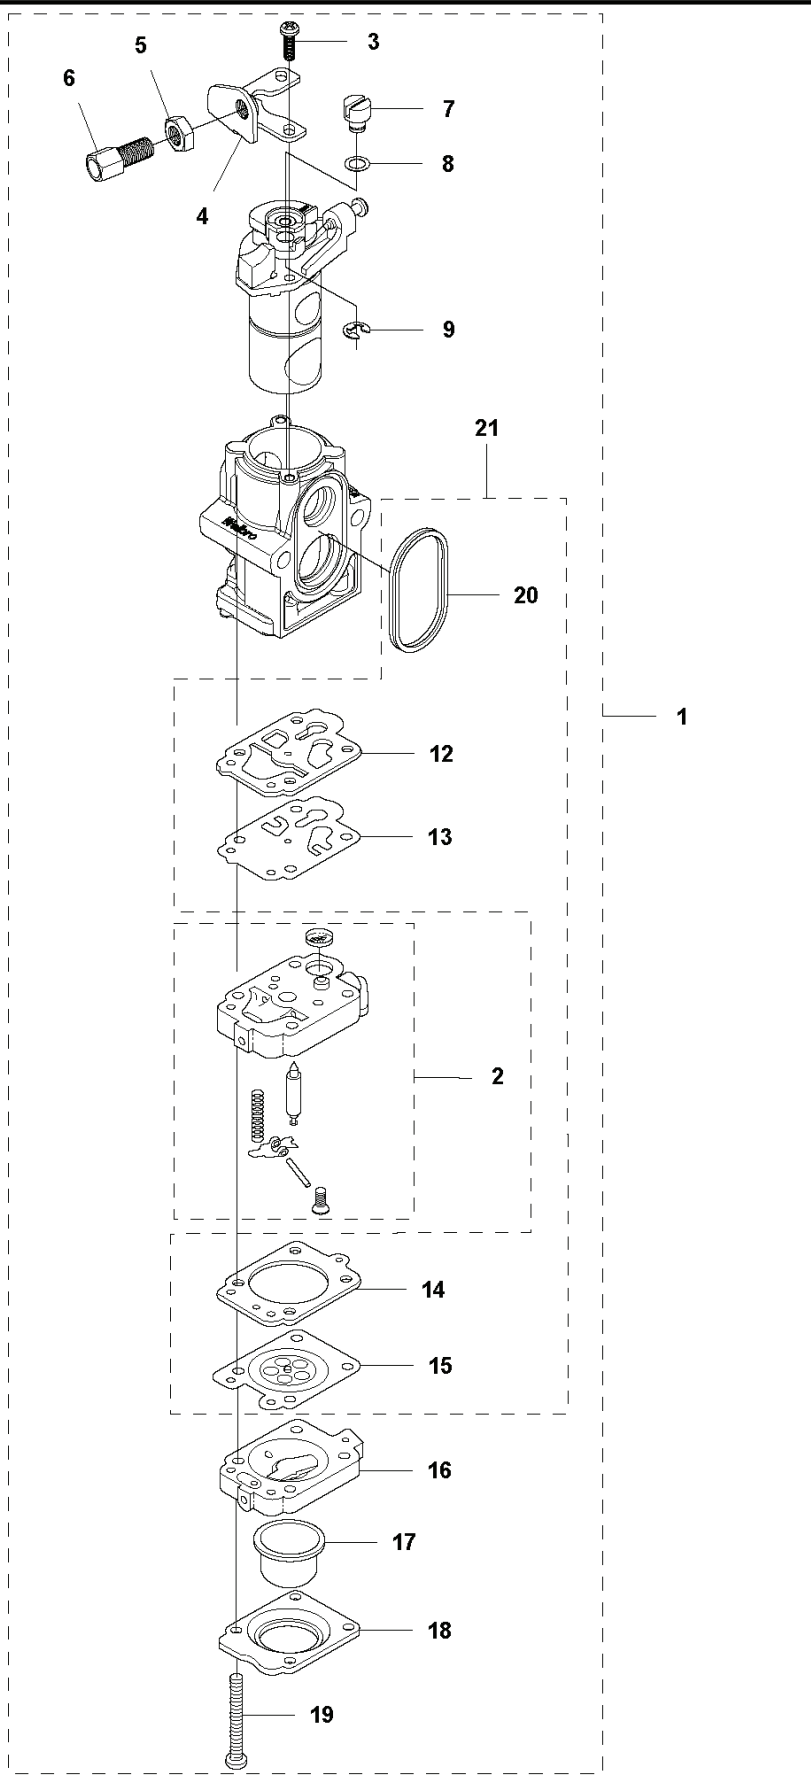

570 BTS, 220628-20190100001 and up

SPARE PARTS LIST

J 570BTS, 570BFS
CYLINDER & PISTON

REF.	PART NO.	DESCRIPTION	REMARK	QTY.	KIT
1	544256801	SCREW		2	
2	576589501	PLATE		1	
3	576589601	GROMMET		1	
4	506745201	BOLT		4	
5	578384901	CYLINDER		1	
6	529094701	PISTON-G		1	5
7	521520501	WASHER		2	5.6
8	576696401	BEARING		1	5.6
9	544259201	PISTON		1	5.6
10	544259401	PISTON PIN		1	5.6
11	521531901	SNAP RING		2	5.6
12	544259301	PISTON RING		2	5.6
13	576589401	GASKET		1	

M 570BTS, 570BFS
FAN HOUSING

REF.	PART NO.	DESCRIPTION	REMARK	QTY.	KIT
1	576578201	VOLUTE		1	
2	544264601	SCREW		2	
4	512848101	SCREW		8	
5	589266101	FAN		1	
6	576561601	BOLT		4	
8	576578101	VOLUTE		1	
10	576579401	BRACKET		2	
11	504122301	CLAMP		1	
12	512848101	SCREW		6	
13	512847901	SCREW		1	
14	521525101	CLAMP		1	
15	512847901	SCREW		1	
16	521525101	CLAMP		1	
17	514183901	NUT		2	

R 570BTS, 570BFS
ACCESSORIES

2

REF.	PART NO.	DESCRIPTION	REMARK	QTY.	KIT
1	521533001	SOCKET		1	
2	544400004	HANDLEBAR ASSY		1	
3	537241301	HANDLEBAR		1	2
4	537292901	BRACKET		1	2
5	576579701	HANDLE HOLDER		1	2
6	502204001	KNOB		1	2
7	725234751	SCREW EHHM		1	2
8	725532555	SCREW IHSCM		1	2
9	731231401	HEXAGON NUT		2	2
10	537172901	COVER		1	2
11	537172801	HANDLE		1	2
12	731231401	HEXAGON NUT		1	2
13	503200245	SCREW IHSCFM		1	2
14	576582701	NOZZLE		1	

Q 570BTS, 570BFS
CARBURETOR

REF.	PART NO.	DESCRIPTION	REMARK	QTY.	KIT
1	581156101	CARBURETTOR		1	
2	544363501	BODY CARBURETTOR		1	1
3	505307901	SCREW		2	1
4	506746001	BRACKET		1	1
5	506612601	NUT		1	1
6	506741301	SCREW		1	1
7	506741201	SWIVEL		1	1
8	506746101	WASHER		1	1
9	506738601	RETAINER RING		1	1
12	506745101	GASKET		1	1,21
13	506689801	DIAPHRAGM		1	1,21
14	506740801	GASKET		1	1,21
15	505306801	DIAPHRAGM		1	1,21
16	506740901	BODY		1	1
17	505306701	PUMP		1	1
18	506741001	COVER		1	1
19	506741101	SCREW		4	1
20	521631501	RING		1	1,21
21	511459501	GASKET KIT		1	