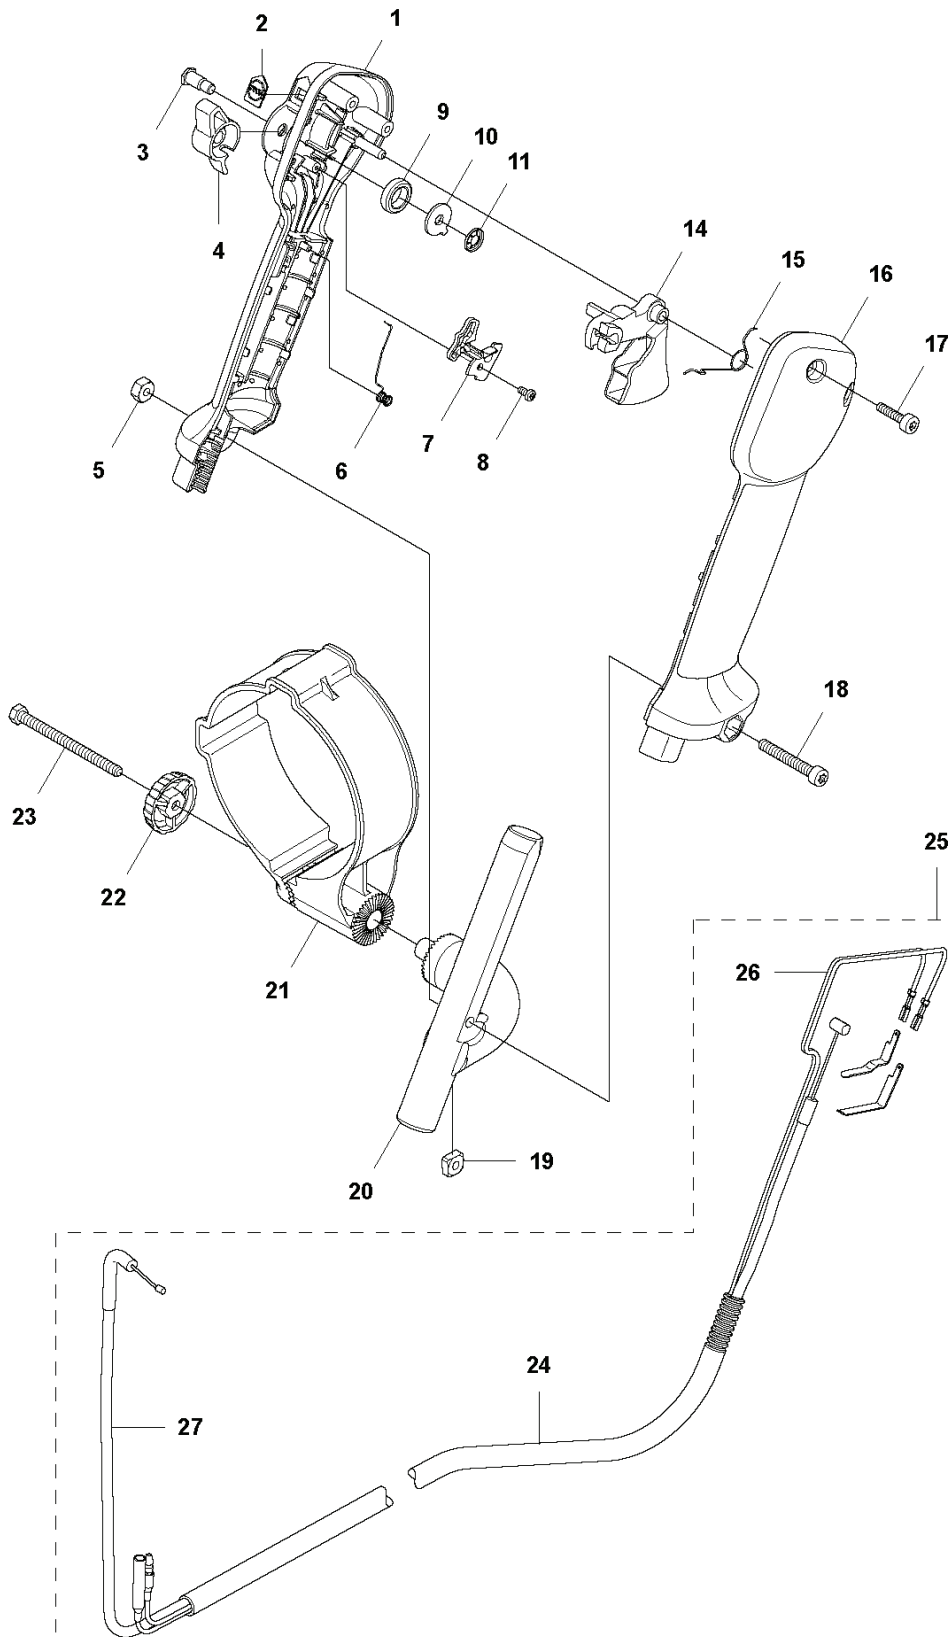

570 BTS, 220628-20190100001 and up

SPARE PARTS LIST

J 570BTS, 570BFS
CYLINDER & PISTON

REF.	PART NO.	DESCRIPTION	REMARK	QTY.	KIT
1	544256801	SCREW		2	
2	576589501	PLATE		1	
3	576589601	GROMMET		1	
4	506745201	BOLT		4	
5	578384901	CYLINDER		1	
6	529094701	PISTON-G		1	5
7	521520501	WASHER		2	5.6
8	576696401	BEARING		1	5.6
9	544259201	PISTON		1	5.6
10	544259401	PISTON PIN		1	5.6
11	521531901	SNAP RING		2	5.6
12	544259301	PISTON RING		2	5.6
13	576589401	GASKET		1	

B1 570BTS
THROTTLE CONTROLS

For US (966629402, 966629501)

28

25

REF.	PART NO.	DESCRIPTION	REMARK	QTY.	KIT
1	502244801	HANDLE HALF		1	28
2	502641701	PLATE		1	28
3	537141203	SHAFT PIVOT		1	28
4	502245501	CONTROL		1	28
5	510911201	NUT		1	28
6	505567901	SPRING		1	28
7	502246001	RETAINER		1	28
8	505291001	SCREW		1	28
9	591176401	SPRING		1	28
10	505181501	WASHER		1	28
11	735583501	WASHER		1	28
14	502245401	TRIGGER		1	28
15	537174201	SPRING THROTTLE TRIG		1	28
16	502244901	HANDLE HALF		1	28
17	505291201	SCREW		2	28
18	505290801	SCREW		1	28
24	577756901	TUBE		1	25, 28
25	576785601	WIRING ASSY		1	28
26	576785701	CORD		1	25, 28
27	576785801	CABLE		1	25, 28
28	576579601	LEVER		1	

B 570BTS
THROTTLE CONTROLS

28

For EU, CN (9966629401, 966629403)

REF.	PART NO.	DESCRIPTION	REMARK	QTY.	KIT
1	502244801	HANDLE HALF		1	28
2	502641701	PLATE		1	28
3	537141203	SHAFT PIVOT		1	28
4	502245501	CONTROL		1	28
5	510911201	NUT		1	28
6	505567901	SPRING		1	28
7	502246001	RETAINER		1	28
8	505291001	SCREW		1	28
9	591176401	SPRING		1	28
10	505181501	WASHER		1	28
11	735583501	WASHER		1	28
14	502245401	TRIGGER		1	28
15	537174201	SPRING THROTTLE TRIG		1	28
16	502244901	HANDLE HALF		1	28
17	505291201	SCREW		2	28
18	505290801	SCREW		1	28
19	503226501	SQUARE NUT		1	28
20	502245301	HOLDER		1	28
21	576579701	HANDLE HOLDER		1	28
22	504800301	TURNING KNOB		1	28
23	725234451	SCREW EHHM		1	28
24	577756901	TUBE		1	25, 28
25	576785601	WIRING ASSY		1	28
26	576785701	CORD		1	25, 28
27	576785801	CABLE		1	25, 28
28	576579601	LEVER		1	