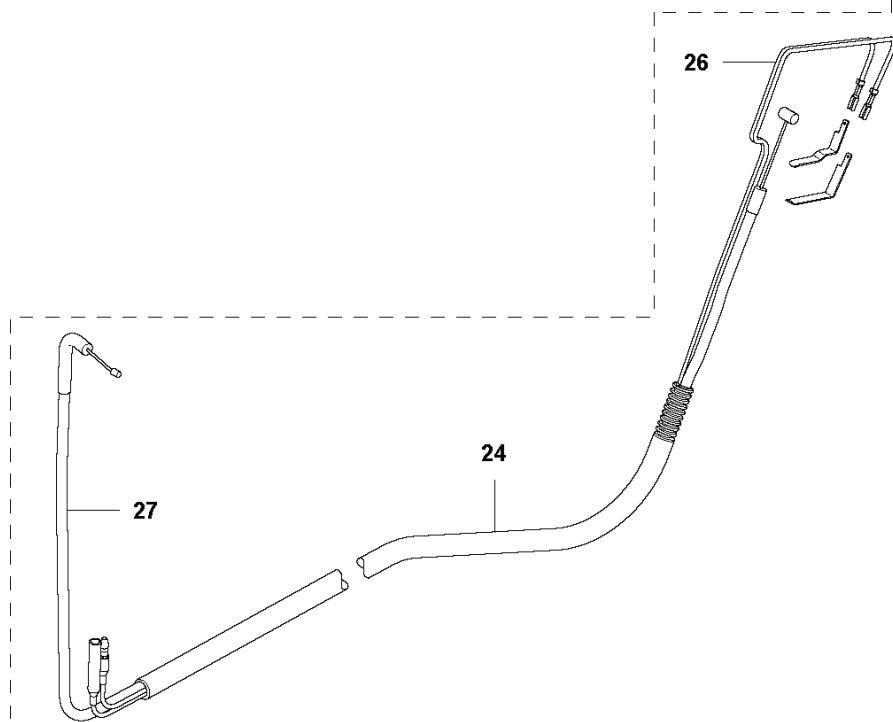

D 570BTS, 570BFS
STARTER

REF.	PART NO.	DESCRIPTION	REMARK	QTY.	KIT
1	578283501	STARTER ASSY		1	
2	521629601	SPRING		1	1
3	576594201	REEL		1	1
4	521630801	WASHER		1	1
5	521630601	SPRING		1	1
6	521630301	PLATE		1	1
7	521631201	WASHER		1	1
8	515367101	SCREW		1	1
9	537232501	STARTER HANDLE		1	1
10	577053101	ROPE		1	1
11	506745601	BOLT		4	
12	594914805	DECAL	For 570BTS	1	
12	594914806	DECAL	For 570BFS.	1	

B1 570BTS
THROTTLE CONTROLS

For US (966629402, 966629501)

28

25

REF.	PART NO.	DESCRIPTION	REMARK	QTY.	KIT
1	502244801	HANDLE HALF		1	28
2	502641701	PLATE		1	28
3	537141203	SHAFT PIVOT		1	28
4	502245501	CONTROL		1	28
5	510911201	NUT		1	28
6	505567901	SPRING		1	28
7	502246001	RETAINER		1	28
8	505291001	SCREW		1	28
9	591176401	SPRING		1	28
10	505181501	WASHER		1	28
11	735583501	WASHER		1	28
14	502245401	TRIGGER		1	28
15	537174201	SPRING THROTTLE TRIG		1	28
16	502244901	HANDLE HALF		1	28
17	505291201	SCREW		2	28
18	505290801	SCREW		1	28
24	577756901	TUBE		1	25, 28
25	576785601	WIRING ASSY		1	28
26	576785701	CORD		1	25, 28
27	576785801	CABLE		1	25, 28
28	576579601	LEVER		1	

B 570BTS
THROTTLE CONTROLS

28

For EU, CN (9966629401, 966629403)

REF.	PART NO.	DESCRIPTION	REMARK	QTY.	KIT
1	502244801	HANDLE HALF		1	28
2	502641701	PLATE		1	28
3	537141203	SHAFT PIVOT		1	28
4	502245501	CONTROL		1	28
5	510911201	NUT		1	28
6	505567901	SPRING		1	28
7	502246001	RETAINER		1	28
8	505291001	SCREW		1	28
9	591176401	SPRING		1	28
10	505181501	WASHER		1	28
11	735583501	WASHER		1	28
14	502245401	TRIGGER		1	28
15	537174201	SPRING THROTTLE TRIG		1	28
16	502244901	HANDLE HALF		1	28
17	505291201	SCREW		2	28
18	505290801	SCREW		1	28
19	503226501	SQUARE NUT		1	28
20	502245301	HOLDER		1	28
21	576579701	HANDLE HOLDER		1	28
22	504800301	TURNING KNOB		1	28
23	725234451	SCREW EHHM		1	28
24	577756901	TUBE		1	25, 28
25	576785601	WIRING ASSY		1	28
26	576785701	CORD		1	25, 28
27	576785801	CABLE		1	25, 28
28	576579601	LEVER		1	