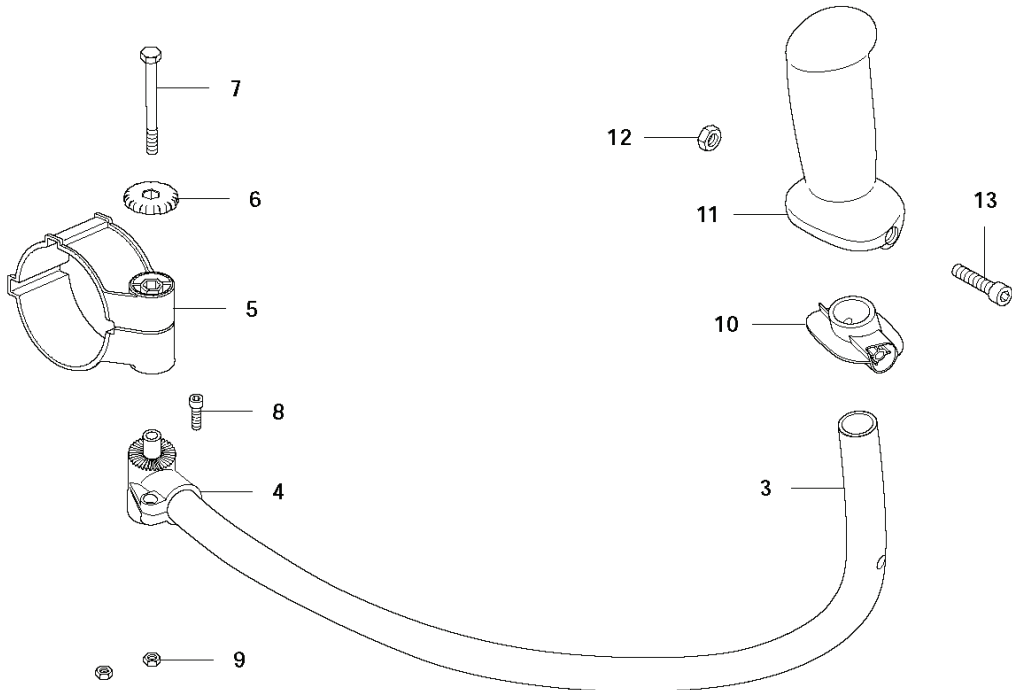

570 BTS, 220628-20190100001 and up

SPARE PARTS LIST

J 570BTS, 570BFS
CYLINDER & PISTON

REF.	PART NO.	DESCRIPTION	REMARK	QTY.	KIT
1	544256801	SCREW		2	
2	576589501	PLATE		1	
3	576589601	GROMMET		1	
4	506745201	BOLT		4	
5	578384901	CYLINDER		1	
6	529094701	PISTON-G		1	5
7	521520501	WASHER		2	5.6
8	576696401	BEARING		1	5.6
9	544259201	PISTON		1	5.6
10	544259401	PISTON PIN		1	5.6
11	521531901	SNAP RING		2	5.6
12	544259301	PISTON RING		2	5.6
13	576589401	GASKET		1	

M 570BTS, 570BFS
FAN HOUSING

REF.	PART NO.	DESCRIPTION	REMARK	QTY.	KIT
1	576578201	VOLUTE		1	
2	544264601	SCREW		2	
4	512848101	SCREW		8	
5	589266101	FAN		1	
6	576561601	BOLT		4	
8	576578101	VOLUTE		1	
10	576579401	BRACKET		2	
11	504122301	CLAMP		1	
12	512848101	SCREW		6	
13	512847901	SCREW		1	
14	521525101	CLAMP		1	
15	512847901	SCREW		1	
16	521525101	CLAMP		1	
17	514183901	NUT		2	

R 570BTS, 570BFS
ACCESSORIES

2

REF.	PART NO.	DESCRIPTION	REMARK	QTY.	KIT
1	521533001	SOCKET		1	
2	544400004	HANDLEBAR ASSY		1	
3	537241301	HANDLEBAR		1	2
4	537292901	BRACKET		1	2
5	576579701	HANDLE HOLDER		1	2
6	502204001	KNOB		1	2
7	725234751	SCREW EHHM		1	2
8	725532555	SCREW IHSCM		1	2
9	731231401	HEXAGON NUT		2	2
10	537172901	COVER		1	2
11	537172801	HANDLE		1	2
12	731231401	HEXAGON NUT		1	2
13	503200245	SCREW IHSCFM		1	2
14	576582701	NOZZLE		1	

Q 570BTS, 570BFS
CARBURETOR

REF.	PART NO.	DESCRIPTION	REMARK	QTY.	KIT
1	581156101	CARBURETTOR		1	
2	544363501	BODY CARBURETTOR		1	1
3	505307901	SCREW		2	1
4	506746001	BRACKET		1	1
5	506612601	NUT		1	1
6	506741301	SCREW		1	1
7	506741201	SWIVEL		1	1
8	506746101	WASHER		1	1
9	506738601	RETAINER RING		1	1
12	506745101	GASKET		1	1,21
13	506689801	DIAPHRAGM		1	1,21
14	506740801	GASKET		1	1,21
15	505306801	DIAPHRAGM		1	1,21
16	506740901	BODY		1	1
17	505306701	PUMP		1	1
18	506741001	COVER		1	1
19	506741101	SCREW		4	1
20	521631501	RING		1	1,21
21	511459501	GASKET KIT		1	