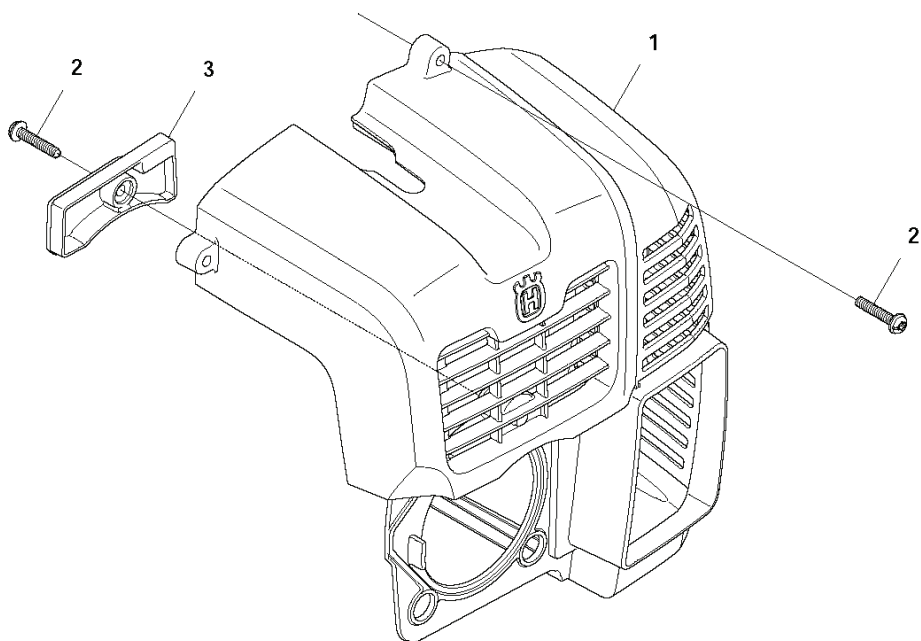

C 570BTS, 570BFS
CYLINDER COVER

REF.	PART NO.	DESCRIPTION	REMARK	QTY.	KIT
1	576578501	ENGINE COVER		1	
2	512848101	SCREW		5	
3	576578601	COVER		1