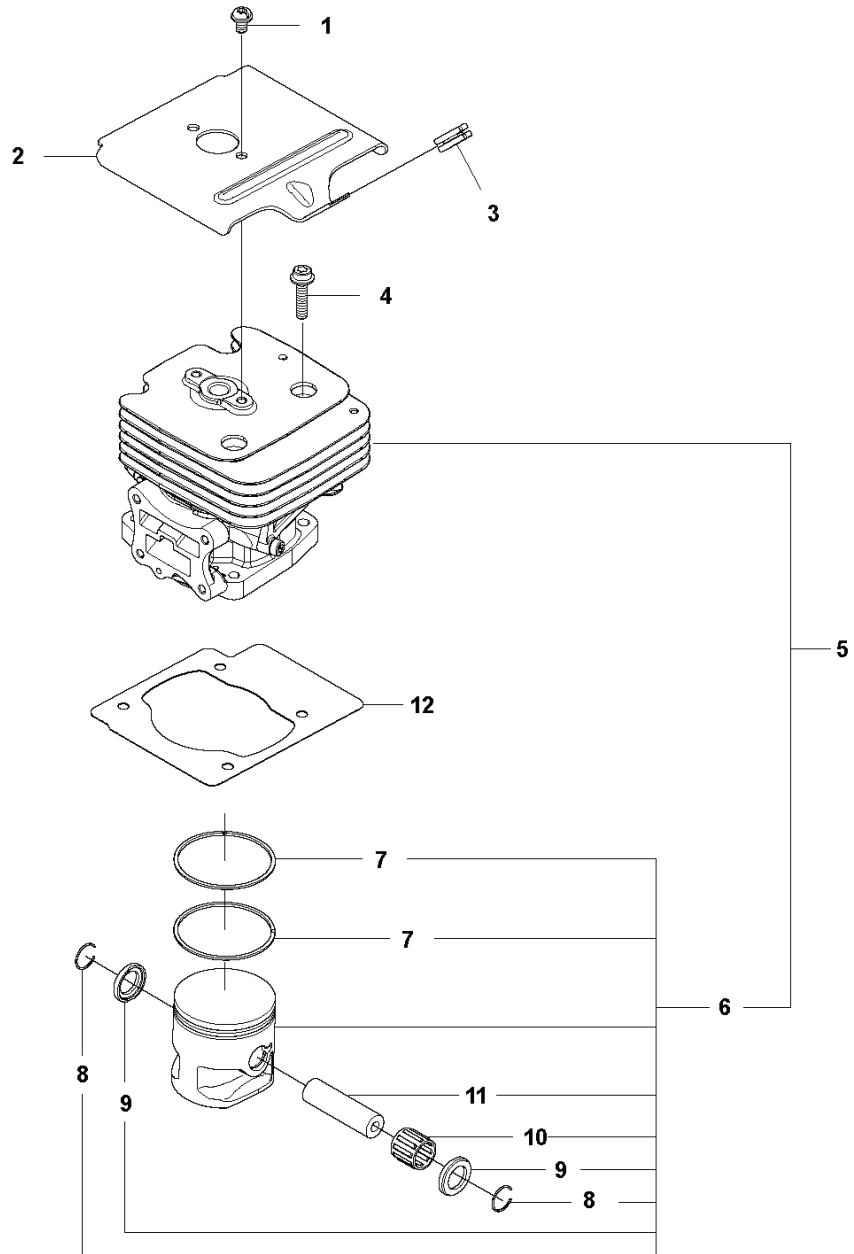

Walbro WYA-237A

REF.	PART NO.	DESCRIPTION	REMARK	QTY.	KIT
1	581177001	CARBURETTOR		1	
2	521756001	SCREW		1	1
3	506612601	NUT		1	1
4	505307901	SCREW		2	1
5	506746001	BRACKET		1	1
6	506741201	SWIVEL		1	1
7	506746101	WASHER		1	1
8	506738601	RETAINER RING		1	1
9	544363501	BODY CARBURETTOR		1	1
10	505306701	PUMP		1	1
11	506741101	SCREW		4	1
12	511459501	GASKET KIT		1	1

E 580BTS MarkIII, 580BFS MarkIII
CARBURETOR & AIR FILTER

REF.	PART NO.	DESCRIPTION	REMARK	QTY.	KIT
1	576584901	AIR FILTER COVER		1	
2	512654101	AIR FILTER		1	
3	512652001	AIR FILTER		1	
4	578311401	AIR FILTER HOLDER		1	
5	503894701	SNAP LOCKING		4	
6	512848101	SCREW		4	
7	544271901	CLAMP		1	
8	599879202	HOSE		1	
9	544274001	CLAMP		1	
10	506673801	SCREW		3	
11	582900001	PLATE		1	
12	515390701	BOLT		2	
13	576594501	CUP		1	
14	581177001	CARBURETTOR		1	
15	513352401	HUB CAP		1	
16	506744201	COVER		1	
17	577089601	GASKET		1	
18	576589801	BOLT		4	
19	578108401	INSULATOR		1	
20	577694801	GASKET		1	
21	512651301	LABEL		1	
22	594914602	DECAL		1	
23	587111601	DECAL		1	

REF.	PART NO.	DESCRIPTION	REMARK	QTY.	KIT
1	599886801	SERVICE KIT		1	
2	506689401	KEY		1	1
3	521521301	BEARING		2	1
4	521521901	SEAL		2	1
5	576696401	BEARING		1	1

C 580BTS MarkIII, 580BFS MarkIII
CYLINDER COVER

REF.	PART NO.	DESCRIPTION	REMARK	QTY.	KIT
1	576578501	ENGINE COVER		1	
2	512848101	SCREW		5	
3	576578601	COVER		1	
4	521553601	LABEL		1	

J 580BTS MarkIII, 580BFS MarkIII
CYLINDER & PISTON

REF.	PART NO.	DESCRIPTION	REMARK	QTY.	KIT
1	544256801	SCREW		2	
2	576589501	PLATE		1	
3	576589601	GROMMET		1	
4	506745201	BOLT		4	
5	599886701	CYLINDER		1	
6	576596401	PISTON		1	5
7	576596701	RING		2	5.6
8	521531901	SNAP RING		2	5.6
9	521520501	WASHER		2	5.6
10	576696401	BEARING		1	5.6
11	576596801	PIN		1	5.6
12	576589401	GASKET		1	