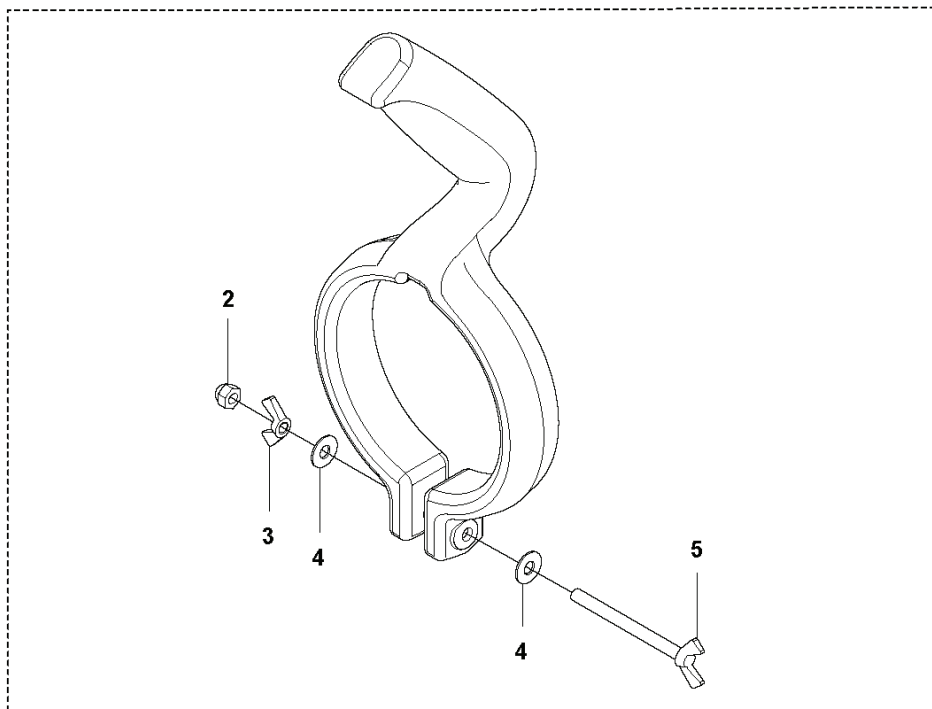

B2 580BFS MarkIII THROTTLE CONTROLS

REF.	PART NO.	DESCRIPTION	REMARK	QTY.	KIT
1	597638502	GRIP		1	
2	513671401	NUT		1	1
3	514338501	WING NUT		1	1
4	514154401	WASHER		2	1
5	510909801	WING BOLT		1	1
6	576562401	LEVER		1	
7	576562901	LEVER		1	6
8	576562601	ARM		1	6
9	576563201	PLATE		1	6
10	576562801	STOPPER		1	6
11	576563301	WASHER		1	6
12	576563101	PLATE		1	6
13	576562701	COVER		1	6
14	576563501	BOLT		2	6
15	506745201	BOLT		1	6
16	513351901	HUB CAP		1	6
17	514336201	BOLT		1	6
18	514336701	WASHER		2	6
19	576563601	BRACKET		1	6
20	514336301	SPRING		1	6
21	514336501	WASHER		1	6
22	521519601	NUT		1	6
23	576563401	CABLE		1	6
24	544277601	TUBE		1	6
25	576563001	SWITCH		1	6
26	544270801	SCREW		2