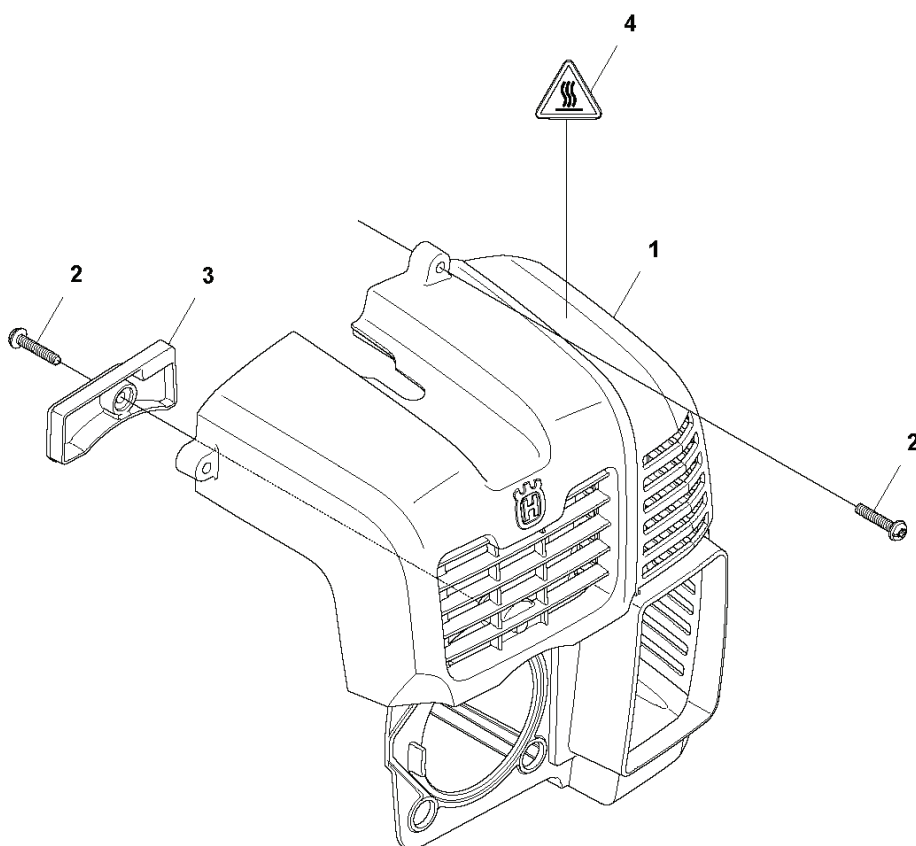

E 580BTS MarkIII, 580BFS MarkIII
CARBURETOR & AIR FILTER

REF.	PART NO.	DESCRIPTION	REMARK	QTY.	KIT
1	576584901	AIR FILTER COVER		1	
2	512654101	AIR FILTER		1	
3	512652001	AIR FILTER		1	
4	578311401	AIR FILTER HOLDER		1	
5	503894701	SNAP LOCKING		4	
6	512848101	SCREW		4	
7	544271901	CLAMP		1	
8	599879202	HOSE		1	
9	544274001	CLAMP		1	
10	506673801	SCREW		3	
11	582900001	PLATE		1	
12	515390701	BOLT		2	
13	576594501	CUP		1	
14	581177001	CARBURETTOR		1	
15	513352401	HUB CAP		1	
16	506744201	COVER		1	
17	577089601	GASKET		1	
18	576589801	BOLT		4	
19	578108401	INSULATOR		1	
20	577694801	GASKET		1	
21	512651301	LABEL		1	
22	594914602	DECAL		1	
23	587111601	DECAL		1	

REF.	PART NO.	DESCRIPTION	REMARK	QTY.	KIT
1	599886801	SERVICE KIT		1	
2	506689401	KEY		1	1
3	521521301	BEARING		2	1
4	521521901	SEAL		2	1
5	576696401	BEARING		1	1

C 580BTS MarkIII, 580BFS MarkIII
CYLINDER COVER