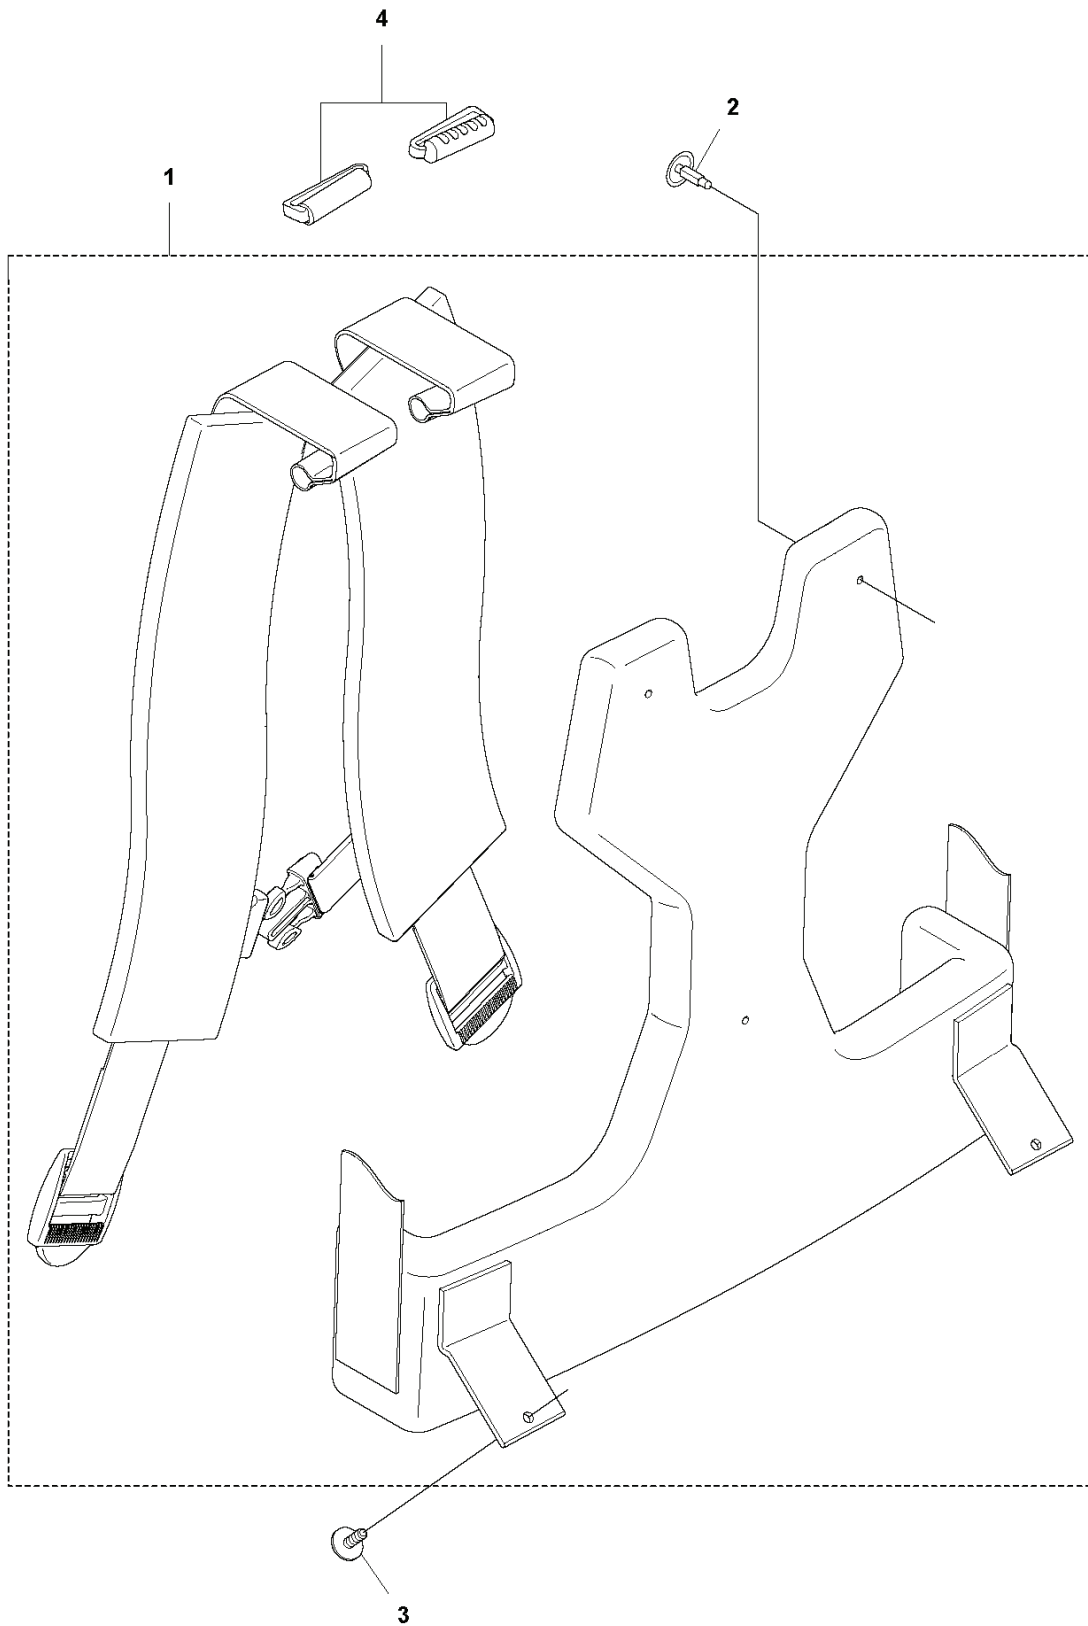

P 580BTS MarkIII, 580BFS MarkIII
HARNESS

REF.	PART NO.	DESCRIPTION	REMARK	QTY.	KIT
1	576625301	PAD		1	
2	544270202	CLIP		3	
3	544270801	SCREW		2	
4	544270001	CLIP		2