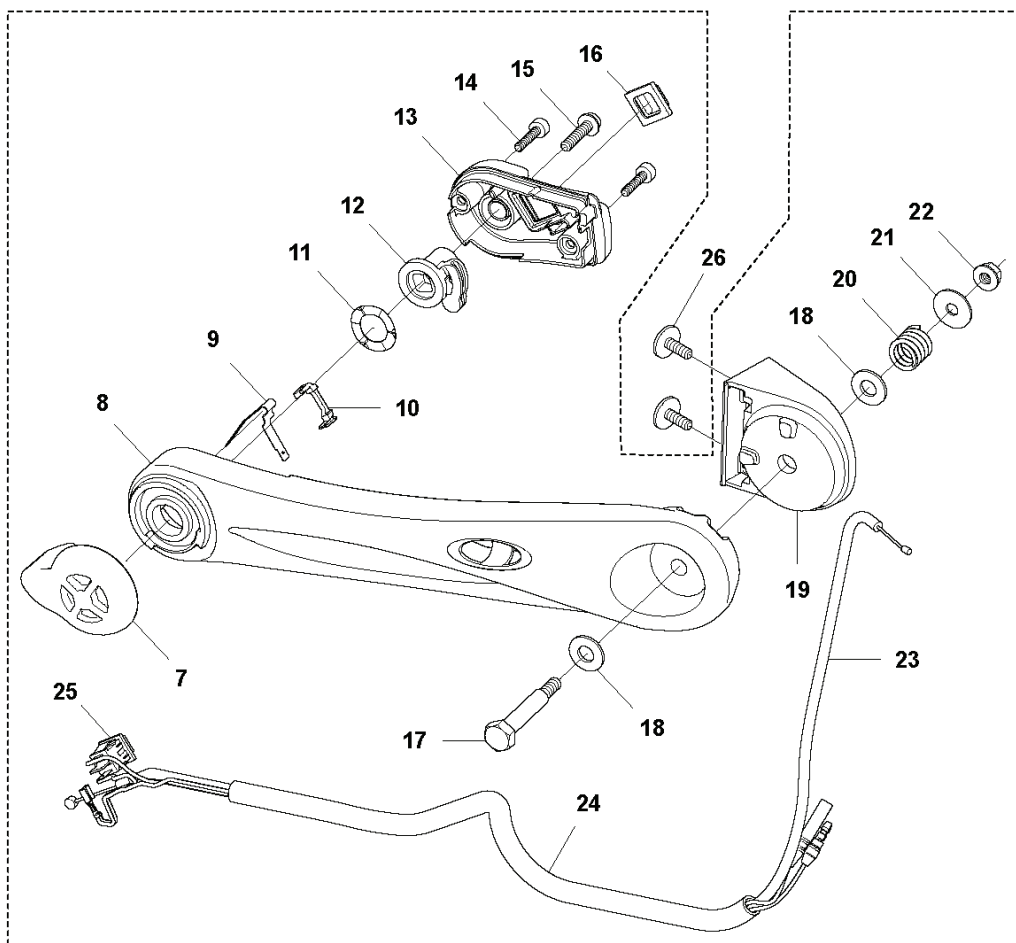

B2 580BFS MarkIII THROTTLE CONTROLS

REF.	PART NO.	DESCRIPTION	REMARK	QTY.	KIT
1	597638502	GRIP		1	
2	513671401	NUT		1	1
3	514338501	WING NUT		1	1
4	514154401	WASHER		2	1
5	510909801	WING BOLT		1	1
6	576562401	LEVER		1	
7	576562901	LEVER		1	6
8	576562601	ARM		1	6
9	576563201	PLATE		1	6
10	576562801	STOPPER		1	6
11	576563301	WASHER		1	6
12	576563101	PLATE		1	6
13	576562701	COVER		1	6
14	576563501	BOLT		2	6
15	506745201	BOLT		1	6
16	513351901	HUB CAP		1	6
17	514336201	BOLT		1	6
18	514336701	WASHER		2	6
19	576563601	BRACKET		1	6
20	514336301	SPRING		1	6
21	514336501	WASHER		1	6
22	521519601	NUT		1	6
23	576563401	CABLE		1	6
24	544277601	TUBE		1	6
25	576563001	SWITCH		1	6
26	544270801	SCREW		2