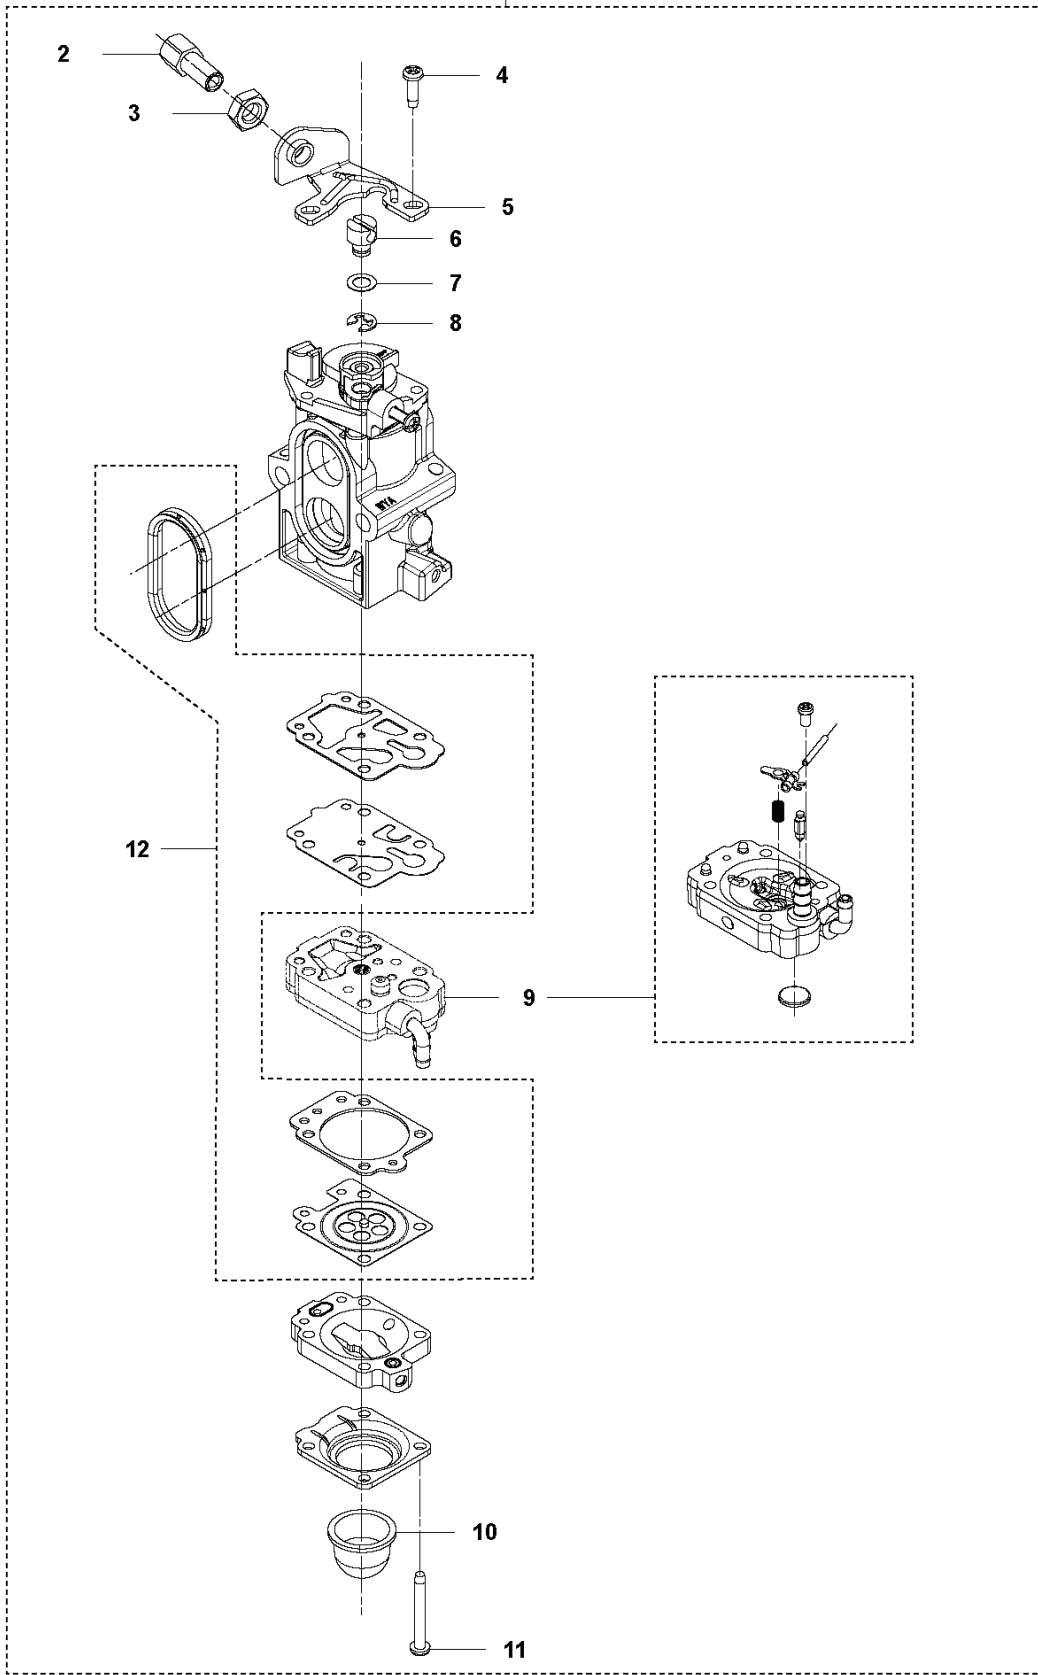

580BFS Mark III, 580BTS Mark III,

SPARE PARTS LIST

R 580BTS MarkIII, 580BFS MarkIII
ACCESSORIES

REF.	PART NO.	DESCRIPTION	REMARK	QTY.	KIT
1	521533001	SOCKET		1	

**Q 580BTS MarkIII, 580BFS MarkIII
CARBURETOR**

Walbro WYA-237A

REF.	PART NO.	DESCRIPTION	REMARK	QTY.	KIT
1	581177001	CARBURETTOR		1	
2	521756001	SCREW		1	1
3	506612601	NUT		1	1
4	505307901	SCREW		2	1
5	506746001	BRACKET		1	1
6	506741201	SWIVEL		1	1
7	506746101	WASHER		1	1
8	506738601	RETAINER RING		1	1
9	544363501	BODY CARBURETTOR		1	1
10	505306701	PUMP		1	1
11	506741101	SCREW		4	1
12	511459501	GASKET KIT		1	1

E 580BTS MarkIII, 580BFS MarkIII
CARBURETOR & AIR FILTER

REF.	PART NO.	DESCRIPTION	REMARK	QTY.	KIT
1	576584901	AIR FILTER COVER		1	
2	512654101	AIR FILTER		1	
3	512652001	AIR FILTER		1	
4	578311401	AIR FILTER HOLDER		1	
5	503894701	SNAP LOCKING		4	
6	512848101	SCREW		4	
7	544271901	CLAMP		1	
8	599879202	HOSE		1	
9	544274001	CLAMP		1	
10	506673801	SCREW		3	
11	582900001	PLATE		1	
12	515390701	BOLT		2	
13	576594501	CUP		1	
14	581177001	CARBURETTOR		1	
15	513352401	HUB CAP		1	
16	506744201	COVER		1	
17	577089601	GASKET		1	
18	576589801	BOLT		4	
19	578108401	INSULATOR		1	
20	577694801	GASKET		1	
21	512651301	LABEL		1	
22	594914602	DECAL		1	
23	587111601	DECAL		1	

REF.	PART NO.	DESCRIPTION	REMARK	QTY.	KIT
1	576578501	ENGINE COVER		1	
2	512848101	SCREW		5	
3	576578601	COVER		1	
4	521553601	LABEL		1	

J 580BTS MarkIII, 580BFS MarkIII
CYLINDER & PISTON

REF.	PART NO.	DESCRIPTION	REMARK	QTY.	KIT
1	544256801	SCREW		2	
2	576589501	PLATE		1	
3	576589601	GROMMET		1	
4	506745201	BOLT		4	
5	599886701	CYLINDER		1	
6	576596401	PISTON		1	5
7	576596701	RING		2	5.6
8	521531901	SNAP RING		2	5.6
9	521520501	WASHER		2	5.6
10	576696401	BEARING		1	5.6
11	576596801	PIN		1	5.6
12	576589401	GASKET		1	