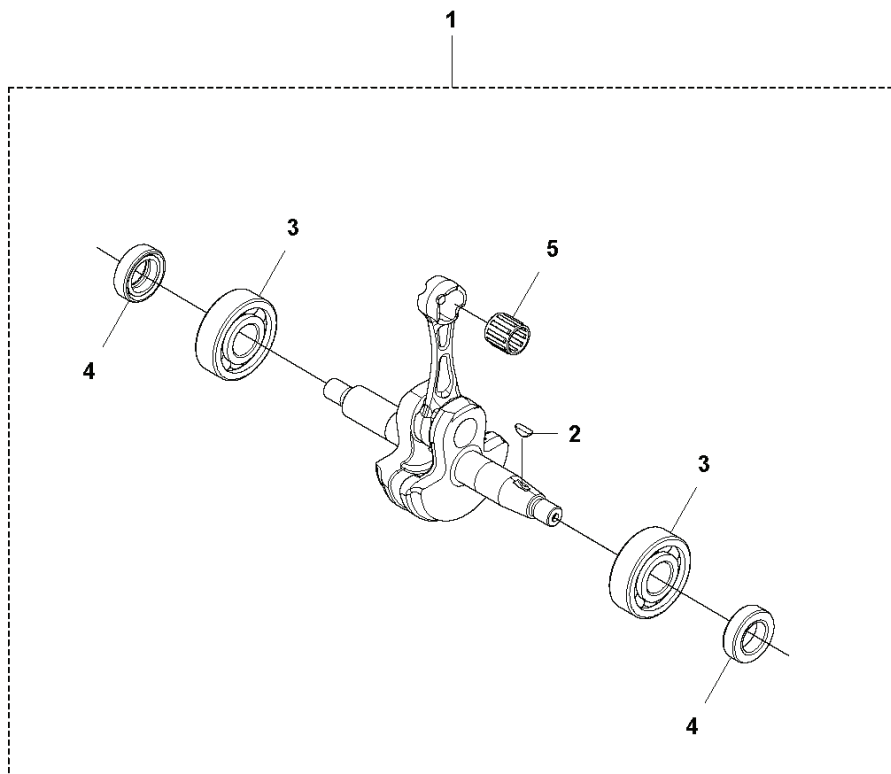

Walbro WYA-237A

REF.	PART NO.	DESCRIPTION	REMARK	QTY.	KIT
1	581177001	CARBURETTOR		1	
2	521756001	SCREW		1	1
3	506612601	NUT		1	1
4	505307901	SCREW		2	1
5	506746001	BRACKET		1	1
6	506741201	SWIVEL		1	1
7	506746101	WASHER		1	1
8	506738601	RETAINER RING		1	1
9	544363501	BODY CARBURETTOR		1	1
10	505306701	PUMP		1	1
11	506741101	SCREW		4	1
12	511459501	GASKET KIT		1	1

E 580BTS MarkIII, 580BFS MarkIII
CARBURETOR & AIR FILTER

REF.	PART NO.	DESCRIPTION	REMARK	QTY.	KIT
1	576584901	AIR FILTER COVER		1	
2	512654101	AIR FILTER		1	
3	512652001	AIR FILTER		1	
4	578311401	AIR FILTER HOLDER		1	
5	503894701	SNAP LOCKING		4	
6	512848101	SCREW		4	
7	544271901	CLAMP		1	
8	599879202	HOSE		1	
9	544274001	CLAMP		1	
10	506673801	SCREW		3	
11	582900001	PLATE		1	
12	515390701	BOLT		2	
13	576594501	CUP		1	
14	581177001	CARBURETTOR		1	
15	513352401	HUB CAP		1	
16	506744201	COVER		1	
17	577089601	GASKET		1	
18	576589801	BOLT		4	
19	578108401	INSULATOR		1	
20	577694801	GASKET		1	
21	512651301	LABEL		1	
22	594914602	DECAL		1	
23	587111601	DECAL		1	

REF.	PART NO.	DESCRIPTION	REMARK	QTY.	KIT
1	599886801	SERVICE KIT		1	
2	506689401	KEY		1	1
3	521521301	BEARING		2	1
4	521521901	SEAL		2	1
5	576696401	BEARING		1	1

C 580BTS MarkIII, 580BFS MarkIII
CYLINDER COVER

REF.	PART NO.	DESCRIPTION	REMARK	QTY.	KIT
1	576578501	ENGINE COVER		1	
2	512848101	SCREW		5	
3	576578601	COVER		1	
4	521553601	LABEL		1	

J 580BTS MarkIII, 580BFS MarkIII
CYLINDER & PISTON

REF.	PART NO.	DESCRIPTION	REMARK	QTY.	KIT
1	544256801	SCREW		2	
2	576589501	PLATE		1	
3	576589601	GROMMET		1	
4	506745201	BOLT		4	
5	599886701	CYLINDER		1	
6	576596401	PISTON		1	5
7	576596701	RING		2	5.6
8	521531901	SNAP RING		2	5.6
9	521520501	WASHER		2	5.6
10	576696401	BEARING		1	5.6
11	576596801	PIN		1	5.6
12	576589401	GASKET		1	