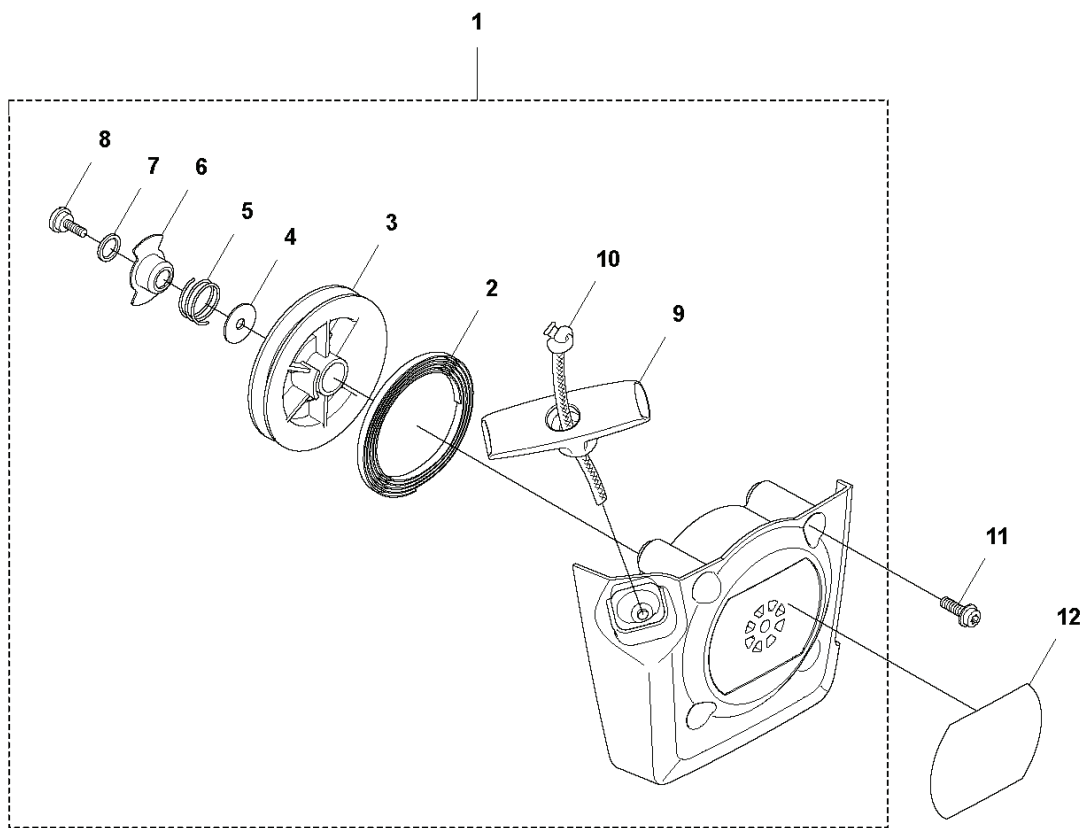

D 580BTS MarkIII, 580BFS MarkIII
STARTER

REF.	PART NO.	DESCRIPTION	REMARK	QTY.	KIT
1	578283501	STARTER ASSY		1	
2	521629601	SPRING		1	1
3	576594201	REEL		1	1
4	521630801	WASHER		1	1
5	521630601	SPRING		1	1
6	521630301	PLATE		1	1
7	521631201	WASHER		1	1
8	515367101	SCREW		1	1
9	537232501	STARTER HANDLE		1	1
10	577053101	ROPE		1	1
11	506745601	BOLT		4	
12	594914810	DECAL	For 580BTS Mark III	1	
12	594914811	DECAL	For 580BFS Mark III	1