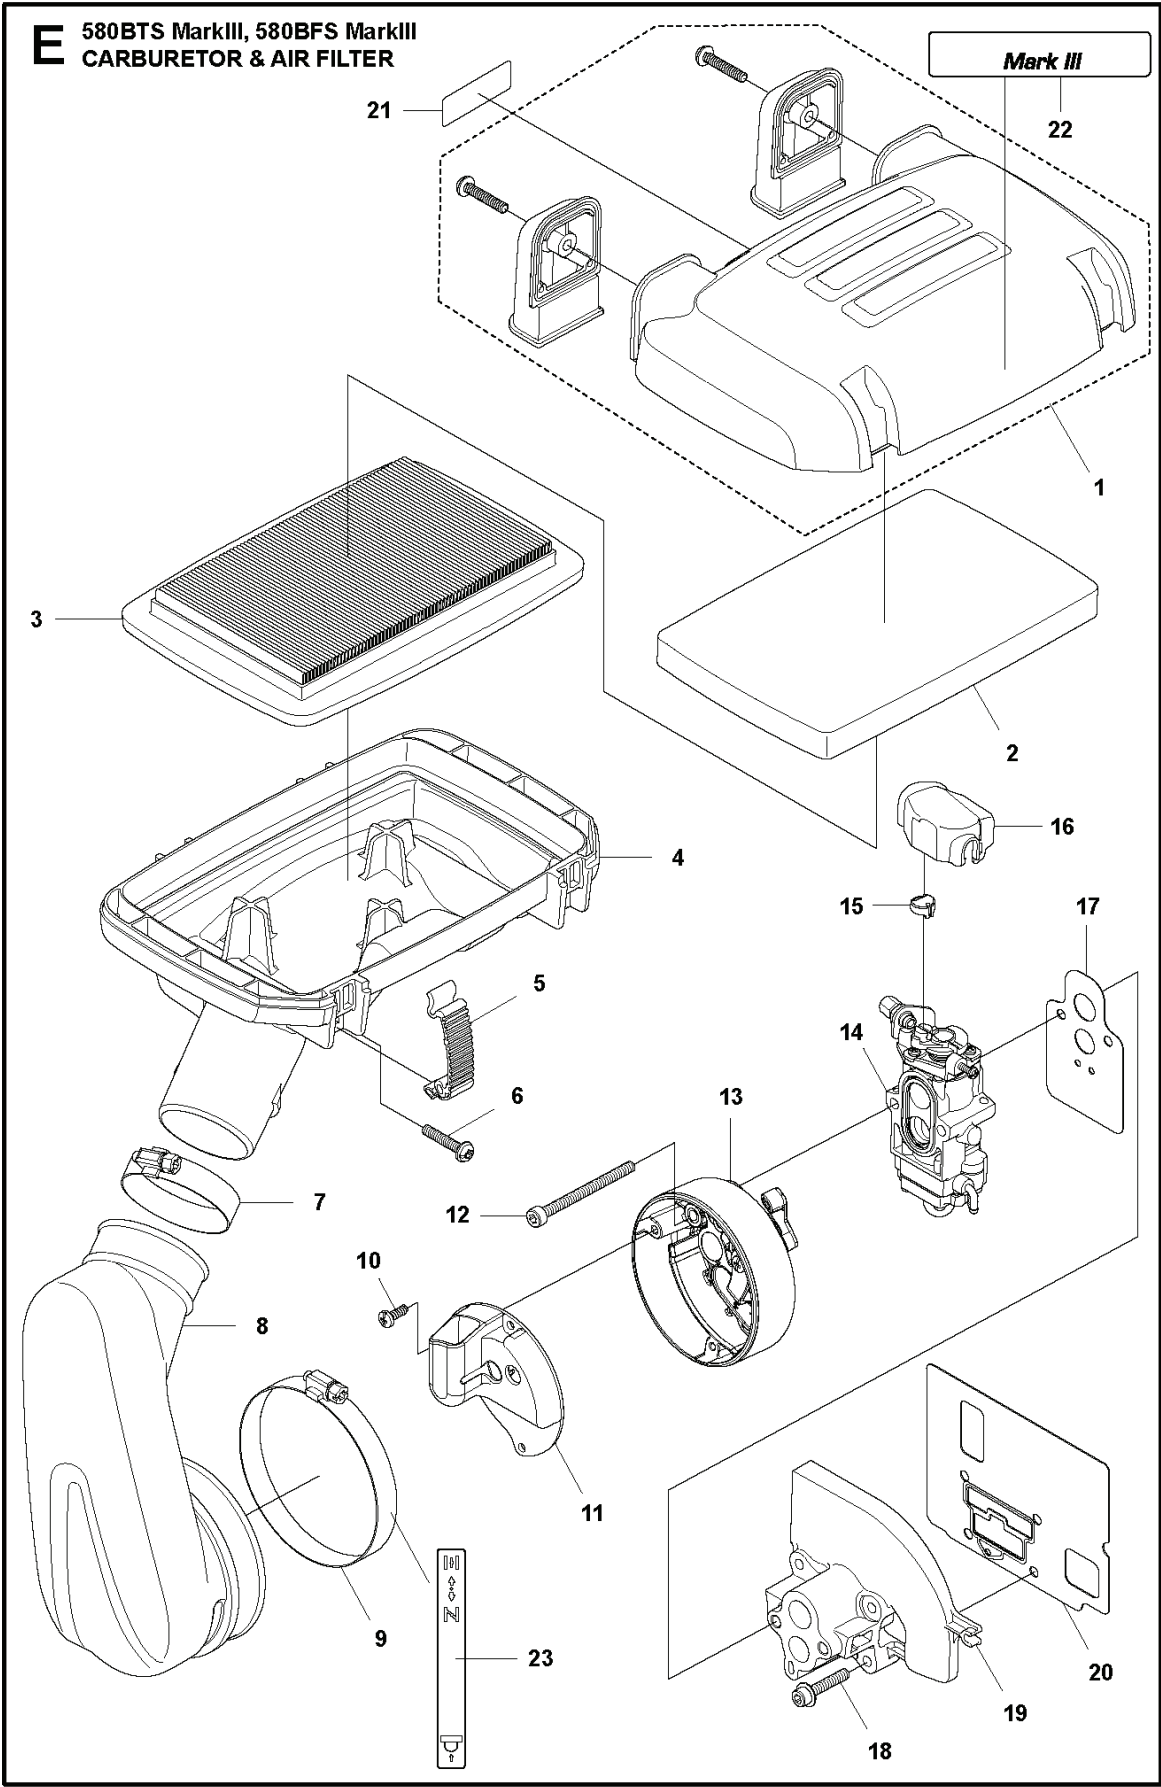

E 580BTS MarkIII, 580BFS MarkIII
CARBURETOR & AIR FILTER

REF.	PART NO.	DESCRIPTION	REMARK	QTY.	KIT
1	576584901	AIR FILTER COVER		1	
2	512654101	AIR FILTER		1	
3	512652001	AIR FILTER		1	
4	578311401	AIR FILTER HOLDER		1	
5	503894701	SNAP LOCKING		4	
6	512848101	SCREW		4	
7	544271901	CLAMP		1	
8	599879202	HOSE		1	
9	544274001	CLAMP		1	
10	506673801	SCREW		3	
11	582900001	PLATE		1	
12	515390701	BOLT		2	
13	576594501	CUP		1	
14	581177001	CARBURETTOR		1	
15	513352401	HUB CAP		1	
16	506744201	COVER		1	
17	577089601	GASKET		1	
18	576589801	BOLT		4	
19	578108401	INSULATOR		1	
20	577694801	GASKET		1	
21	512651301	LABEL		1	
22	594914602	DECAL		1	
23	587111601	DECAL		1