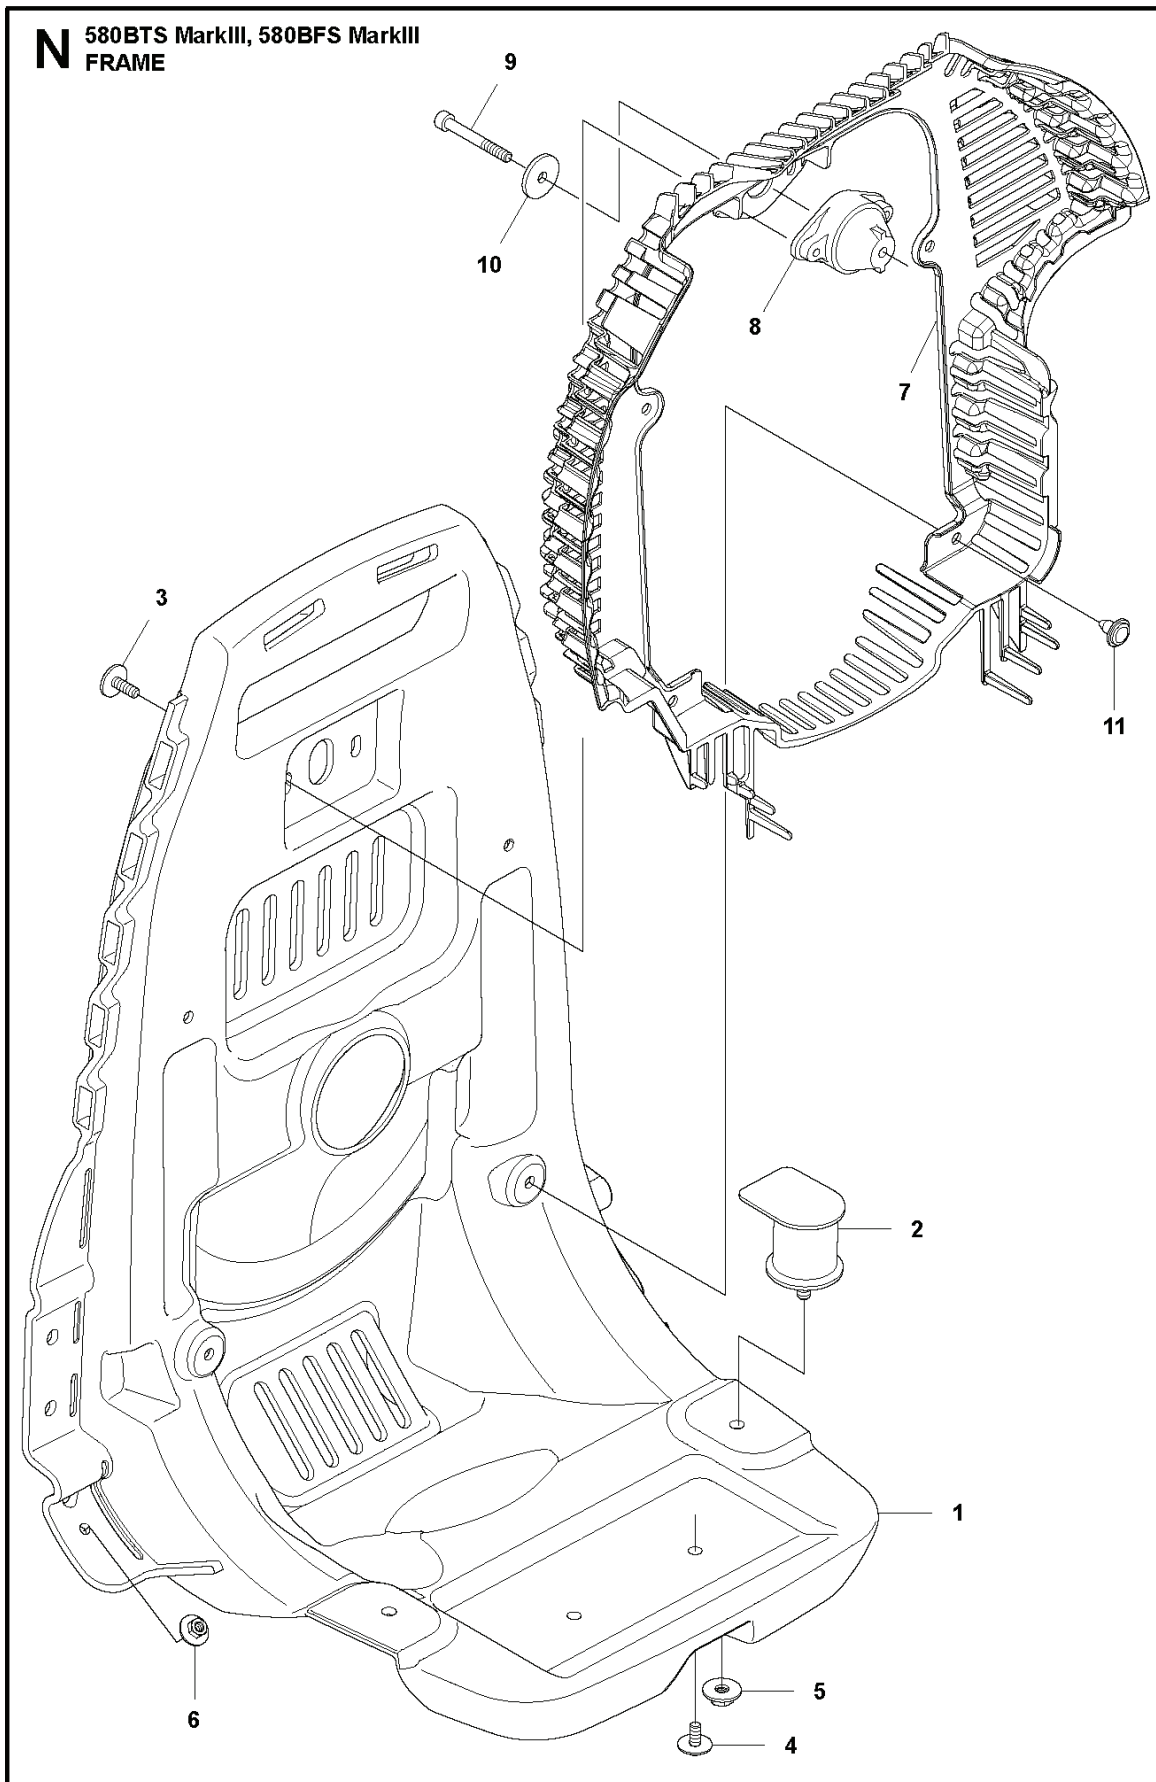

N 580BTS MarkIII, 580BFS MarkIII
FRAME

REF.	PART NO.	DESCRIPTION	REMARK	QTY.	KIT
1	577513801	FRAME		1	
2	576562201	DAMPER		2	
3	544270801	SCREW		2	
4	577628801	SCREW		2	
5	513667501	NUT		2	
6	505182601	NUT		2	
7	599876302	NET		1	
8	513666702	DAMPER		1	
9	521517201	BOLT		1	
10	577357901	WASHER		1	
11	526243901	CLIP		4