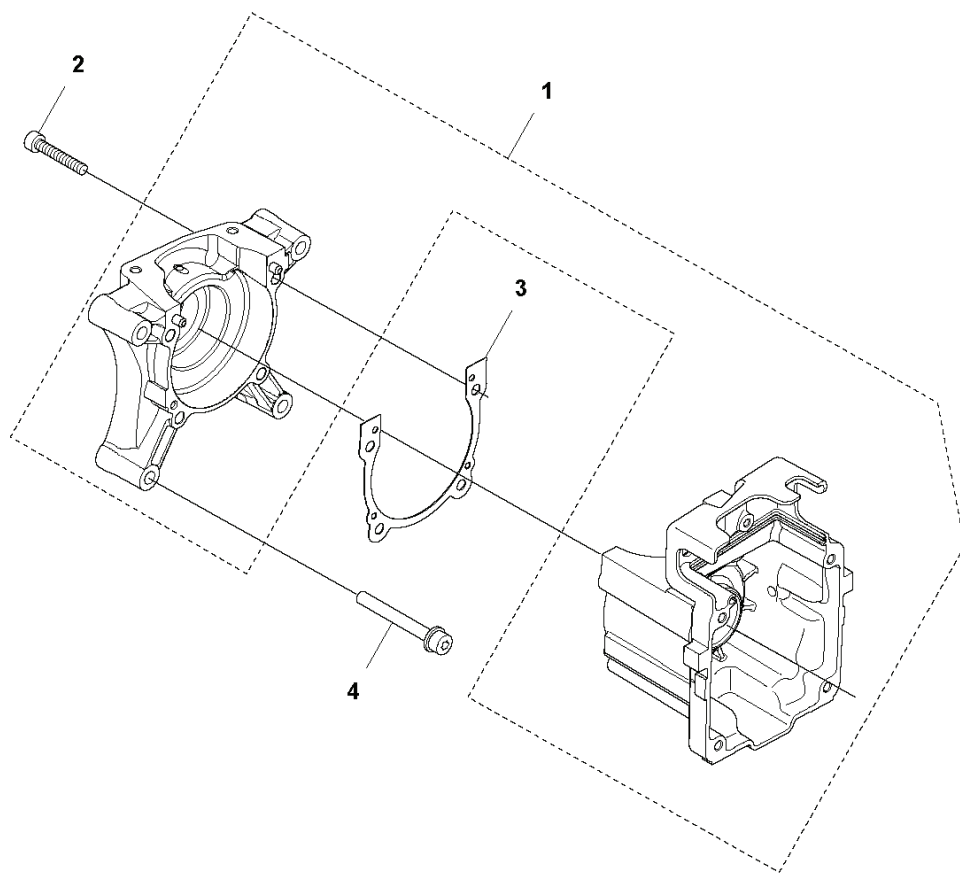

K 580BTS MarkIII, 580BFS MarkIII
CRANK CASE

REF.	PART NO.	DESCRIPTION	REMARK	QTY.	KIT
1	577067401	CRANKCASE		1	
2	515388101	BOLT		4	
3	576591601	GASKET		1	
4	576564301	BOLT		4