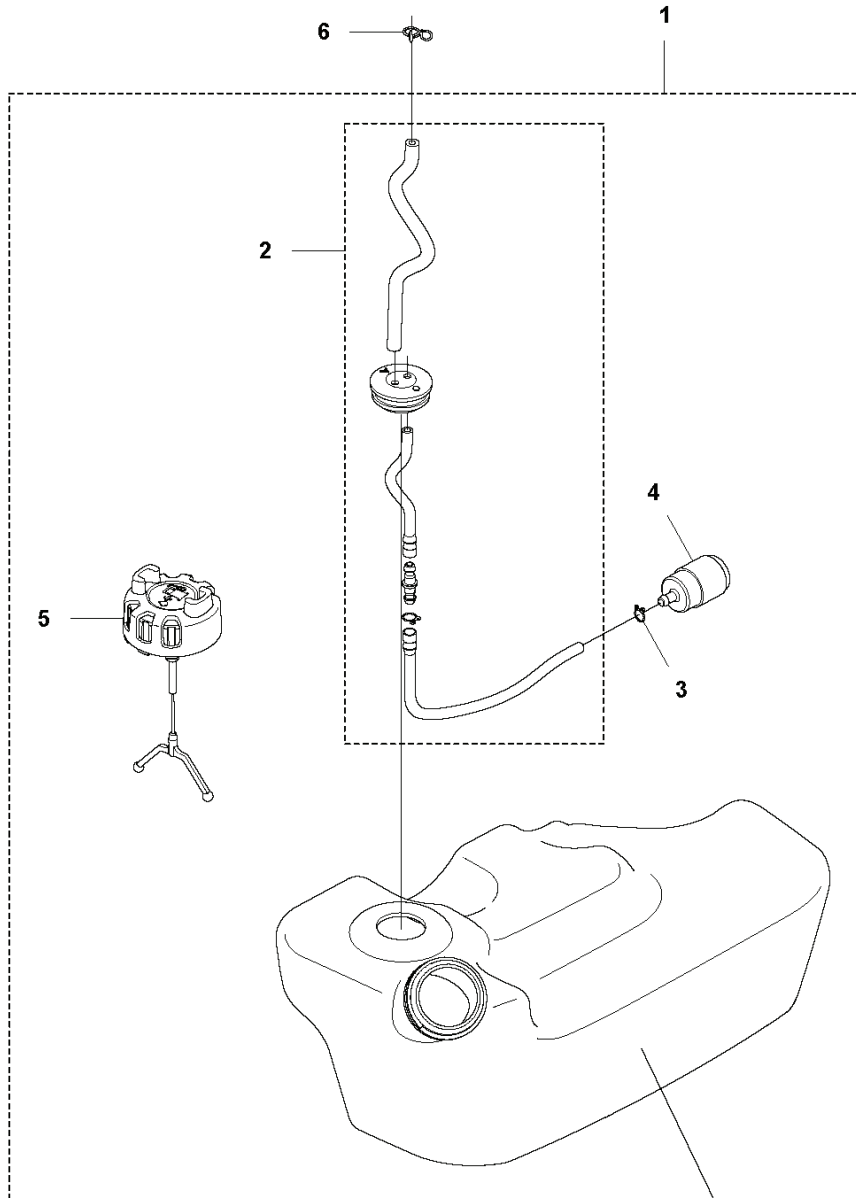

G 580BTS MarkIII, 580BFS MarkIII
FUEL TANK

7 — Husqvarna®

REF.	PART NO.	DESCRIPTION	REMARK	QTY.	KIT
1	579140805	TANK ASSY		1	
2	597967304	FUEL HOSE ASSY		1	1
3	506707001	CLIP		1	1
4	503443201	FUEL FILTER		1	1
5	504031801	TANK CAP ASSY		1	1
6	506741501	CLIP		1	
7	502846202	DECAL		1