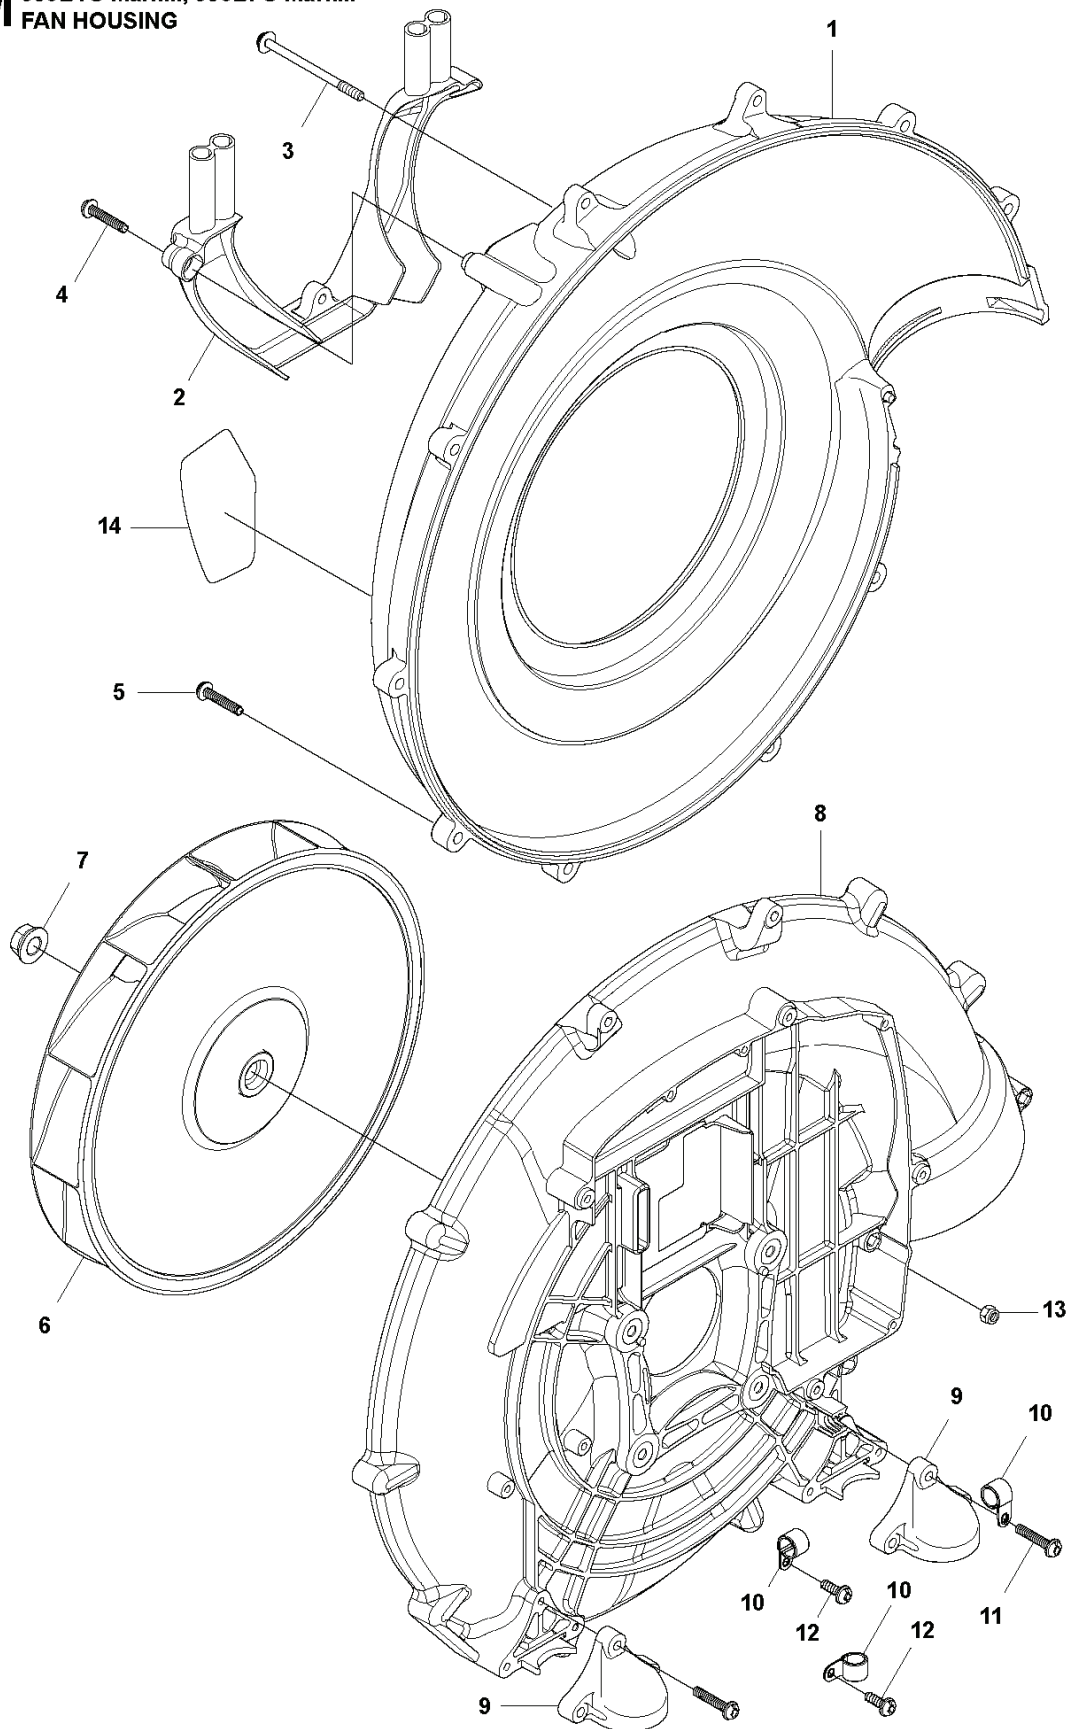

M 580BTS MarkIII, 580BFS MarkIII
FAN HOUSING

REF.	PART NO.	DESCRIPTION	REMARK	QTY.	KIT
1	599875402	VOLUTE		1	
2	599875502	COVER		1	
3	544264601	SCREW		2	
4	512848101	SCREW		3	
5	512848101	SCREW		8	
6	599876001	FAN		1	
7	529664801	NUT		1	
8	599898101	VOLUTE		1	
9	576579401	BRACKET		2	
10	504122301	CLAMP	For 580 BFS Mark III	2	
11	512848101	SCREW		6	
12	512847901	SCREW		2	
13	514183901	NUT		2	
14	531338701	SHEET		1